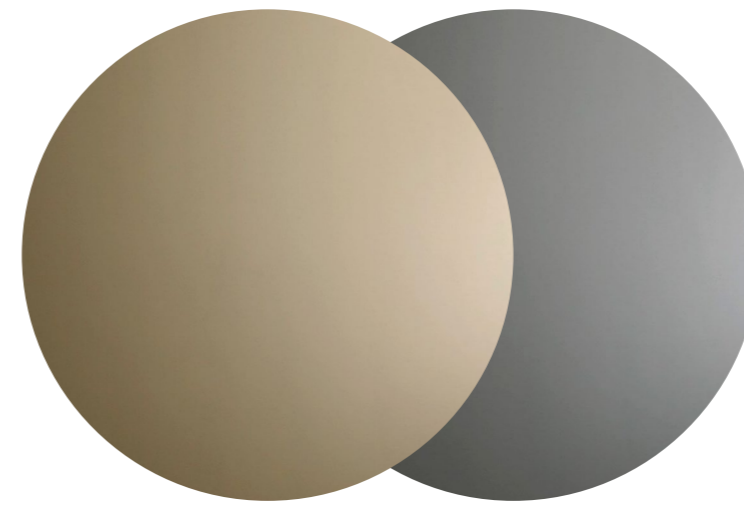

BREEZE SIDE TABLE

MI-BRZ

BRONZE
MIRROR

MI-BLK

BLACK
MIRROR