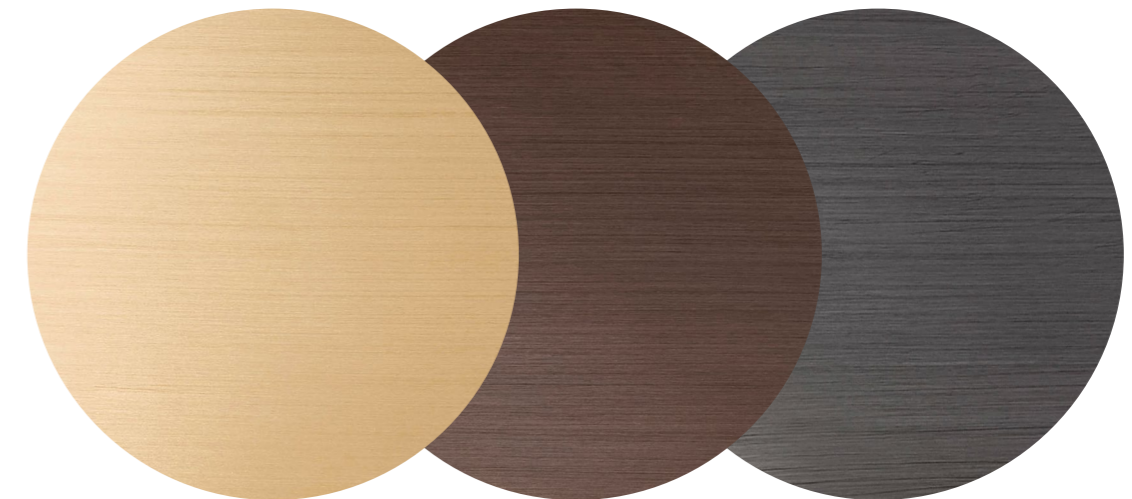

WHITE
GLASS

G-BLK

BLACK
GLASS

G-FBL

FROSTED BLACK
GLASS

The AERIS Pendant Light's hand blown glass shades are available in four different finish options, each creating a unique light dispersion.

BR-NAT

BRUSHED
BRASS