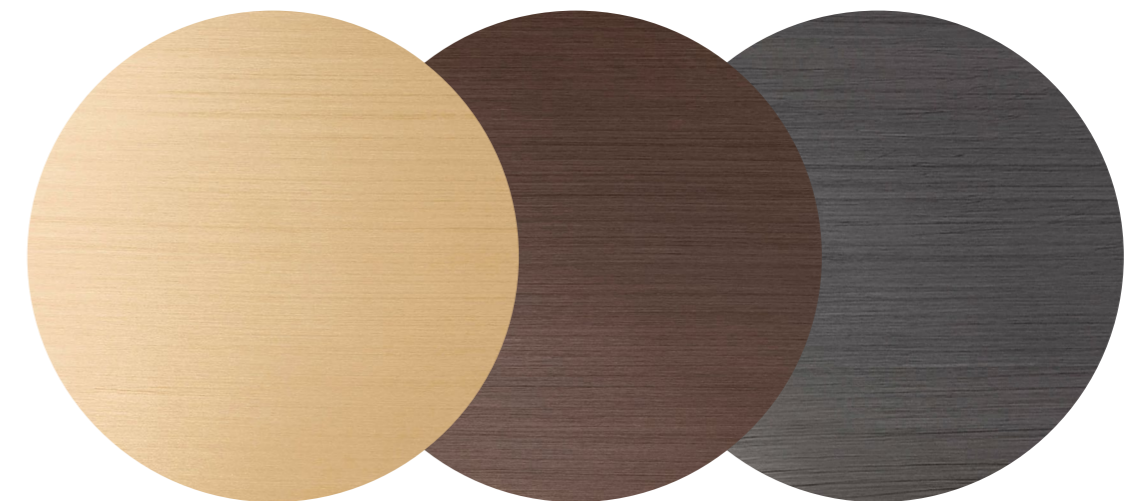

FROSTED CLEAR
GLASS

G-WHT

WHITE
GLASS

G-BLK

BLACK
GLASS

G-FBL

FROSTED BLACK
GLASS

The Solace Table Lamp's hand blown glass shades are available in four different finish options, each creating a unique light dispersion.