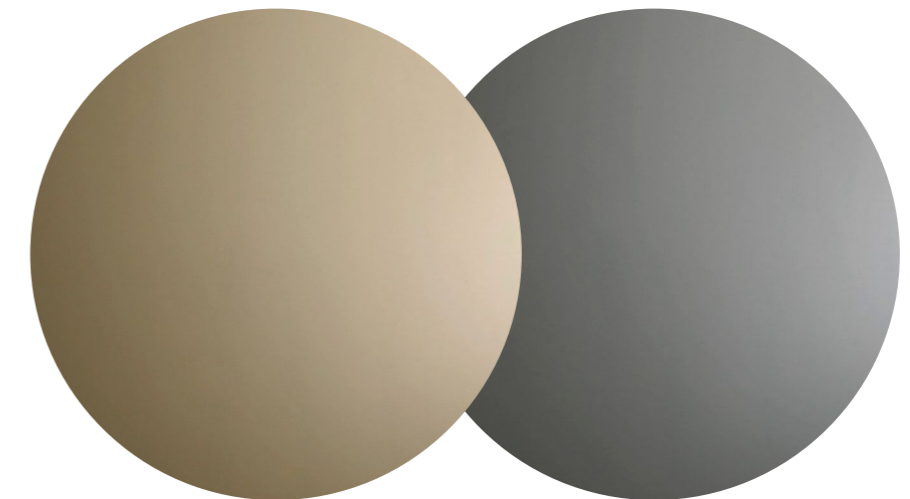

NOON COFFEE TABLE

L-WHT

WHITE
LAMINATE

L-BLK

BLACK
LAMINATE

The top of the Noon Table is available in two standard laminate finishes.

MI-BRZ

BRONZE
MIRROR