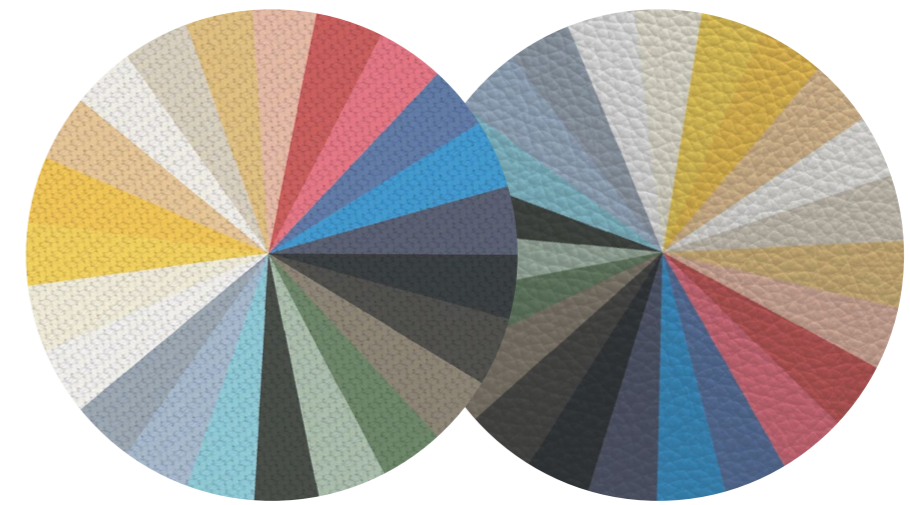

HEARTH LOFT LOUNGE

U-COM

CUSTOM
FABRIC

U-COL

CUSTOM
LEATHER

The Hearth Loft can be specified in custom fabric upholstery (COM) or custom leather upholstery (COL).