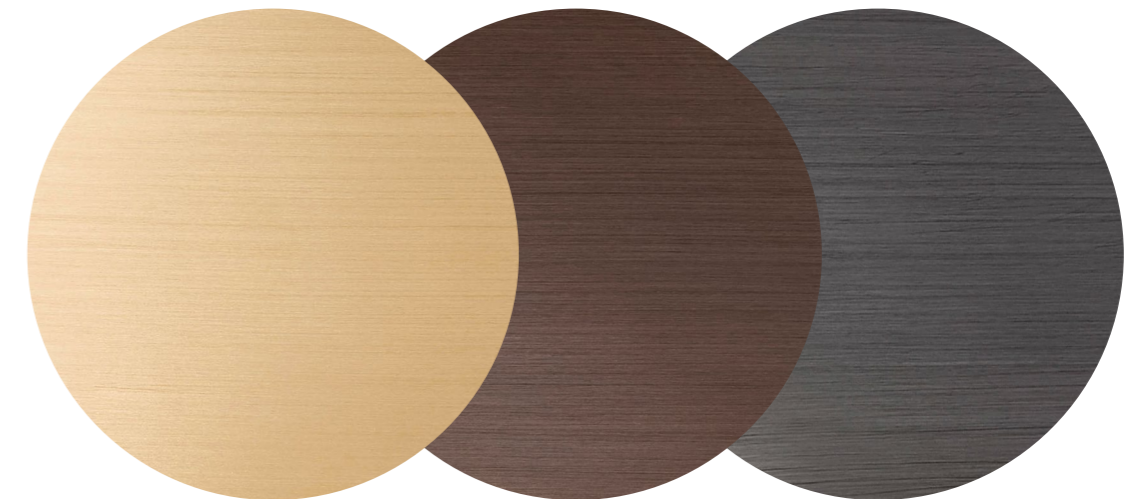

BR-NAT

BRUSHED
BRASS

BR-BRZ

BRUSHED BRONZED
BRASS

BR-BLK

BRUSHED BLACKENED
BRASS

The body of the AERIS Table Lamp is solid brass available in three different brushed finishes.