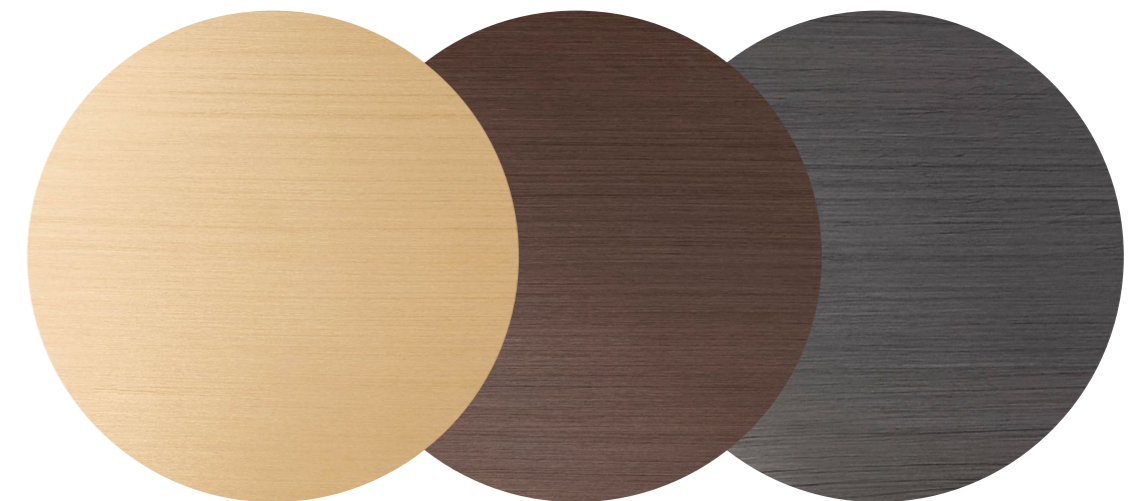

BR-NAT

BRUSHED
BRASS

BR-BRZ

BRUSHED BRONZED
BRASS

BR-BLK

BRUSHED BLACKENED
BRASS

The body of the Solace Pendant is solid brass available in three different brushed finishes.