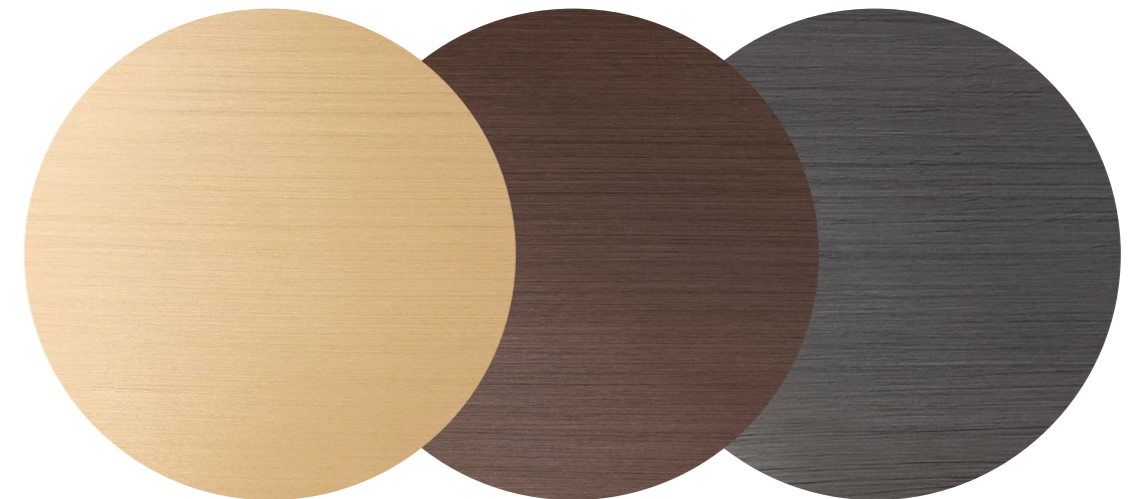

BR-NAT

BRUSHED
BRASS

BR-BRZ

BRUSHED BRONZED
BRASS

BR-BLK

BRUSHED BLACKENED
BRASS

The body of the Volant Wall is solid brass available in three different brushed finishes.