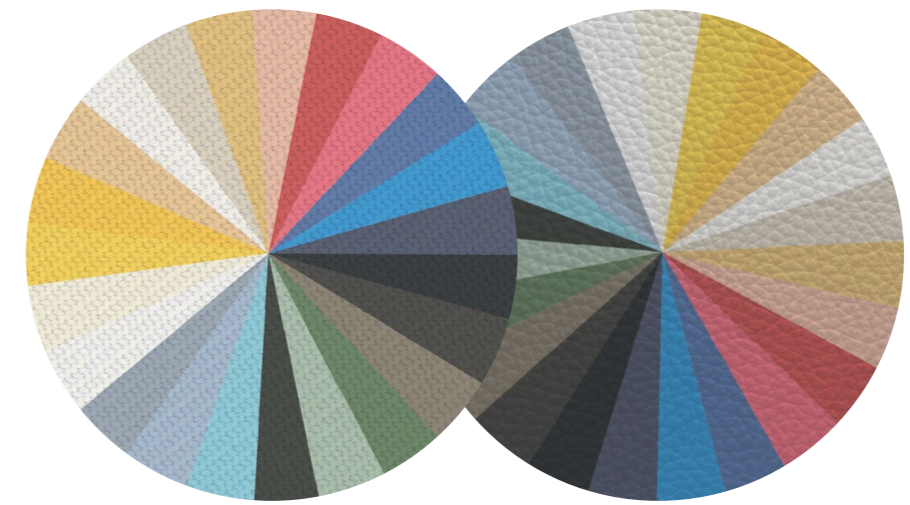

DWELL LOUNGE

U-COM

CUSTOM
FABRIC

U-COL

CUSTOM
LEATHER

The Dwell can be specified in custom fabric upholstery (COM) or custom leather upholstery (COL).