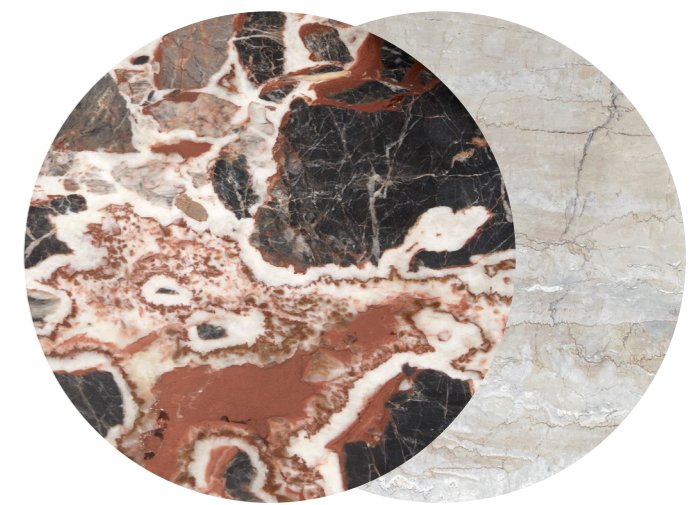

BREEZE COFFEE TABLE

MI-BRZ

BRONZE
MIRROR

MI-BLK

BLACK
MIRROR

The top of the Breeze Coffee Table is available in two standard mirror finishes.

M-EMP

EMPERADOR
MARBLE

M-PIL

PILBARA
MARBLE

The top of the Breeze Coffee Table is available in a striking Emperor and Pilbara Dreamtime marble sourced in Australia.

PC-BK3

MANNEX BLACK
POWDER COAT

PC-WH3

MANNEX WHITE
POWDER COAT

PC-MNR