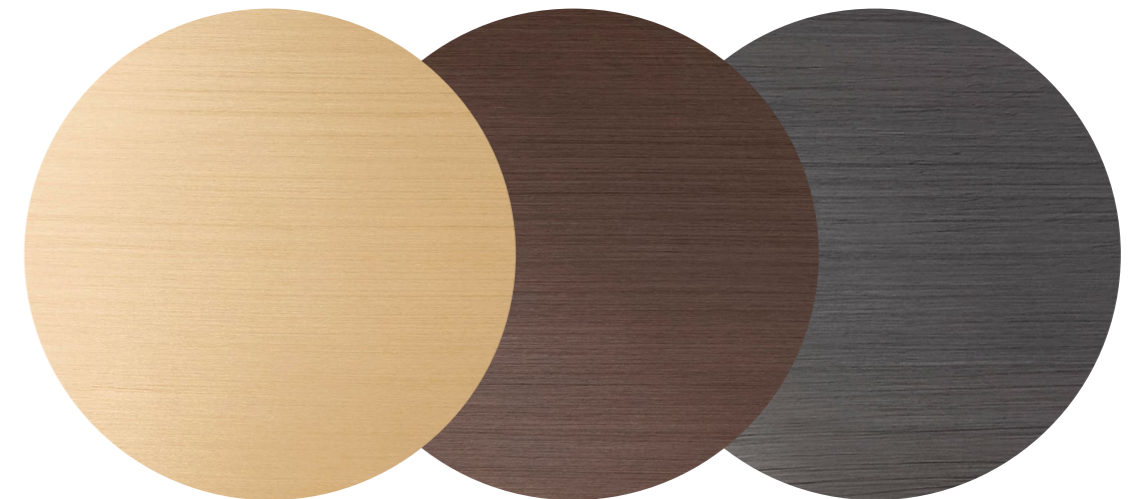

G-FBL

FROSTED BLACK
GLASS

The Aeris Wall Light's hand blown glass shades are available in four different finish options, each creating a unique light dispersion.

BR-NAT

BRUSHED
BRASS

BR-BRZ

BRUSHED BRONZED
BRASS