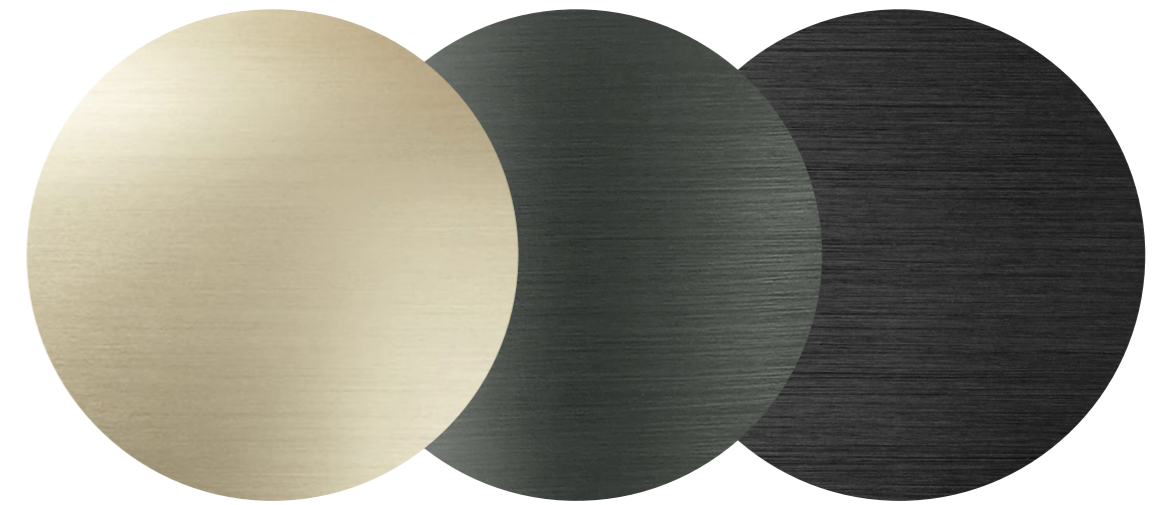

ORA DESK LAMP

A-WCH

WHITE CHAMPAGNE
ANODISED ALUMINIUM

A-GRY

GREY
ANODISED ALUMINIUM

A-BLK

BLACK
ANODISED ALUMINIUM

The Ora Desk Lamp is available in three brushed anodised finishes; white champagne, grey and black.