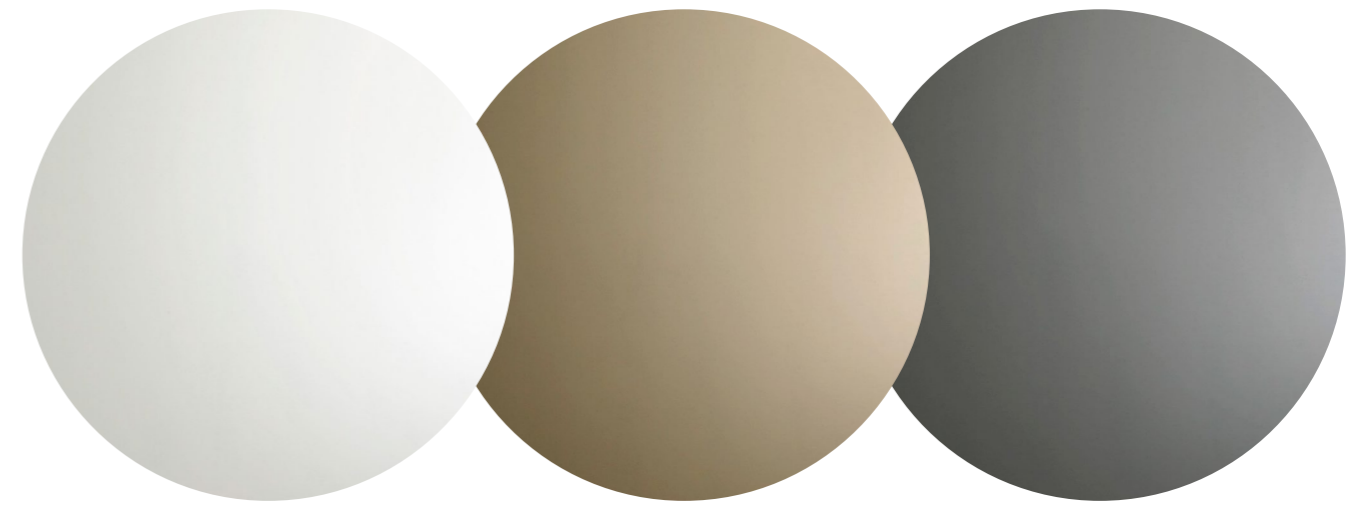

NOON MIRROR

MI-CLR

CLEAR
MIRROR

MI-BRZ

BRONZE
MIRROR

MI-BLK

BLACK
MIRROR

The Noon Mirror is available in 3 standard mirror finishes, as well as a combination of all three in a tri-cut configuration.