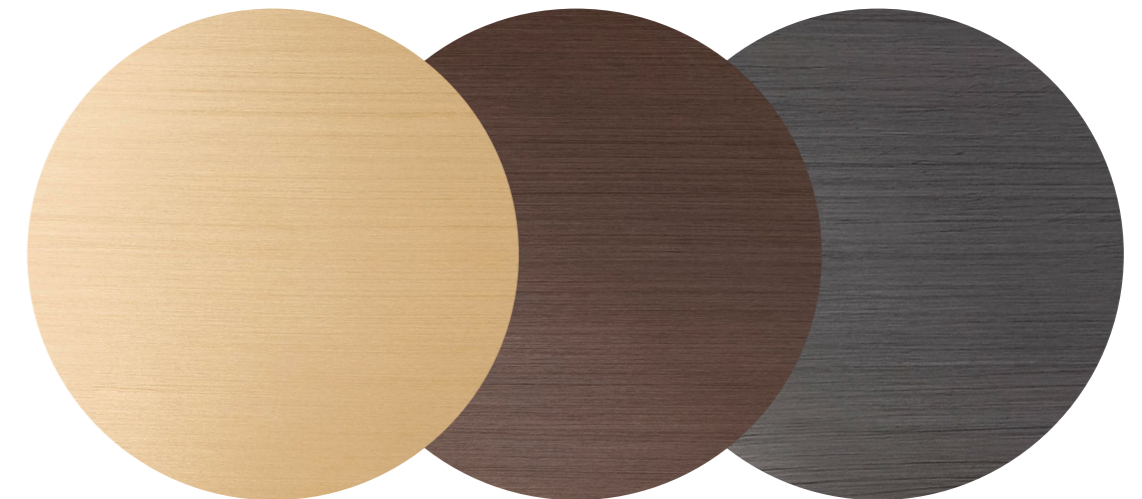

G-WHT

WHITE
GLASS

G-BLK

BLACK
GLASS

G-FBL

FROSTED BLACK
GLASS

The AERIS Chandelier's hand blown glass shades are available in four different finish options, each creating a unique light dispersion.

BR-NAT