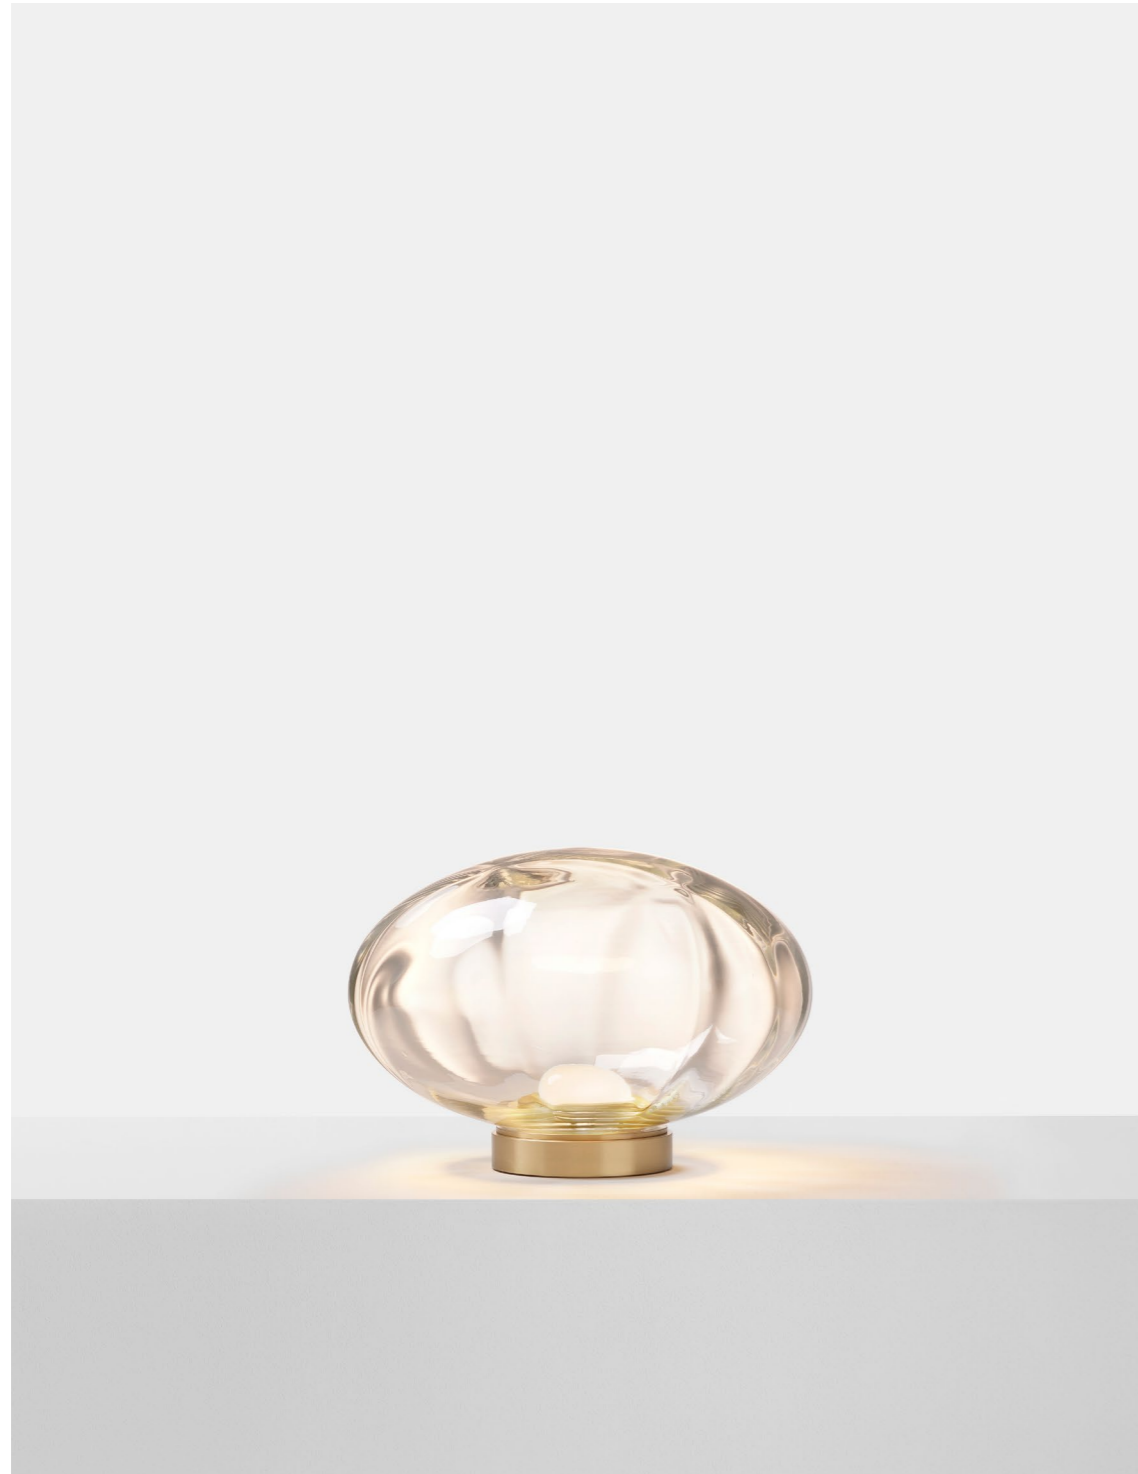

G-FBL

FROSTED BLACK
GLASS

The Aeris Wall Light's hand blown glass shades are available in four different finish options, each creating a unique light dispersion.

BR-NAT

BRUSHED
BRASS

BR-BRZ

BRUSHED BRONZED
BRASS

BR-BLK

BRUSHED BLACKENED
BRASS

The wall canopy of the Aeris Wall Light is solid brass available in three different brushed finishes.

AERIS TABLE LAMP

G-CLR

CLEAR
GLASS

G-WHT

WHITE
GLASS