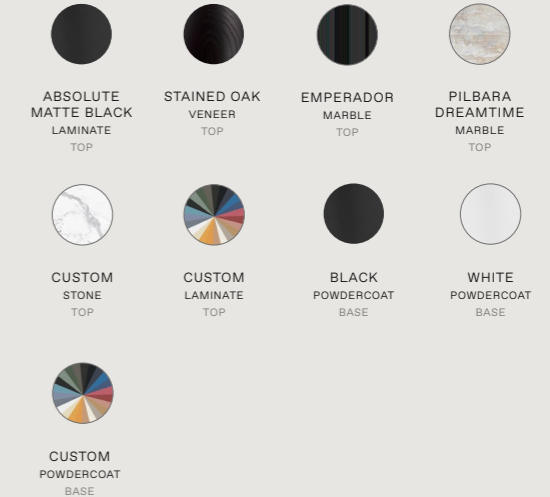

HIDDEN ENTRY POINTS AT THE BOTTOM OF EACH BASE ALLOW FOR EXTERNAL POWER TO SEAMLESSLY ENTER THE TABLE. ALTERNATIVELY, A FLOOR POWER BOX CAN BE CONCEALED WITHIN THE CENTRAL VOID OF THE BASE.

DETAILING

STANDARD TABLETOPS COME SUPPLIED WITH A SHARK-NOSE EDGE DETAIL AS SHOWN. ALTERNATIVE EDGING AVAILABLE UPON REQUEST. TABLETOP SHAPES AND MATERIALS ARE ALL OPTIONAL CUSTOMIZATIONS.

TECHNICAL⁰⁶

AVAILABLE FINISHES

SIDE & COFFEE TABLE

ROUND & DINING TABLE

MATERIALS

SIDE & COFFEE TABLES

BASE / The base system is constructed with aluminium plate then finished with a durable powdercoat.

TOP / The top is constructed with aluminium plate then finished with a durable powdercoat. An optional mirror or marble top is also available. Note - 1100DIA Coffee Table must be supplied with a mirror or marble top.