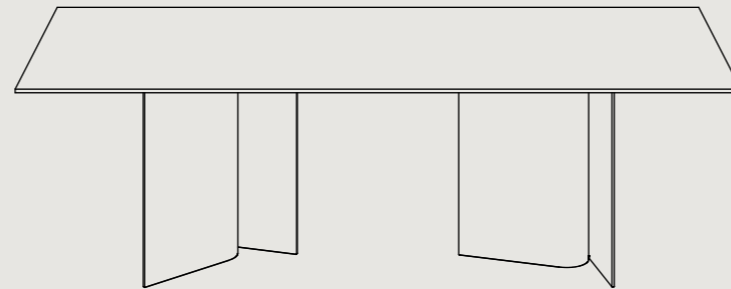

BC02
 Ø 1100
 H 300[^]

AVAILABLE IN POWDERCOATED
 BASE WITH MIRROR OR MARBLE
 TOP.

BR01
 Ø 1000 - 1200*
 H 740[^]

AVAILABLE IN A POWDERCOATED
 BASE WITH MARBLE, VENEER OR
 LAMINATE TOP.

BD01
 L 2000 - 3000*
 D 800 - 1100*
 H 740[^]

AVAILABLE IN A
 POWDERCOATED*** BASE WITH
 MARBLE, VENEER OR LAMINATE
 TOP.

*Table top size range from min to max dimensions available. Custom sizing also available.

[^] Overall height with marble top +20mm & with mirror top +6mm

DINING RANGE 02

BD01.LXXXX.DXXXX
 L 2000 - 2300MM
 D 800 - 1100MM
 H 740

EACH BASE SPACED 350MM FROM TABLE EDGE (L).
 TABLE TOP AVAILABLE IN 100MM INCREMENTS IN
 THE ABOVE SPECIFIED RANGE.

BD02.LXXXX.DXXXX
 L 2400 - 2700MM
 D 800 - 1100MM
 H 740

EACH BASE SPACED 400MM FROM TABLE EDGE (L).
 TABLE TOP AVAILABLE IN 100MM INCREMENTS IN
 THE ABOVE SPECIFIED RANGE.

BD03.LXXXX.DXXXX
 L 2800 - 3000MM
 D 800 - 1100MM
 H 740

EACH BASE SPACED 450MM FROM TABLE EDGE (L).
 TABLE TOP AVAILABLE IN 100MM INCREMENTS IN
 THE ABOVE SPECIFIED RANGE.