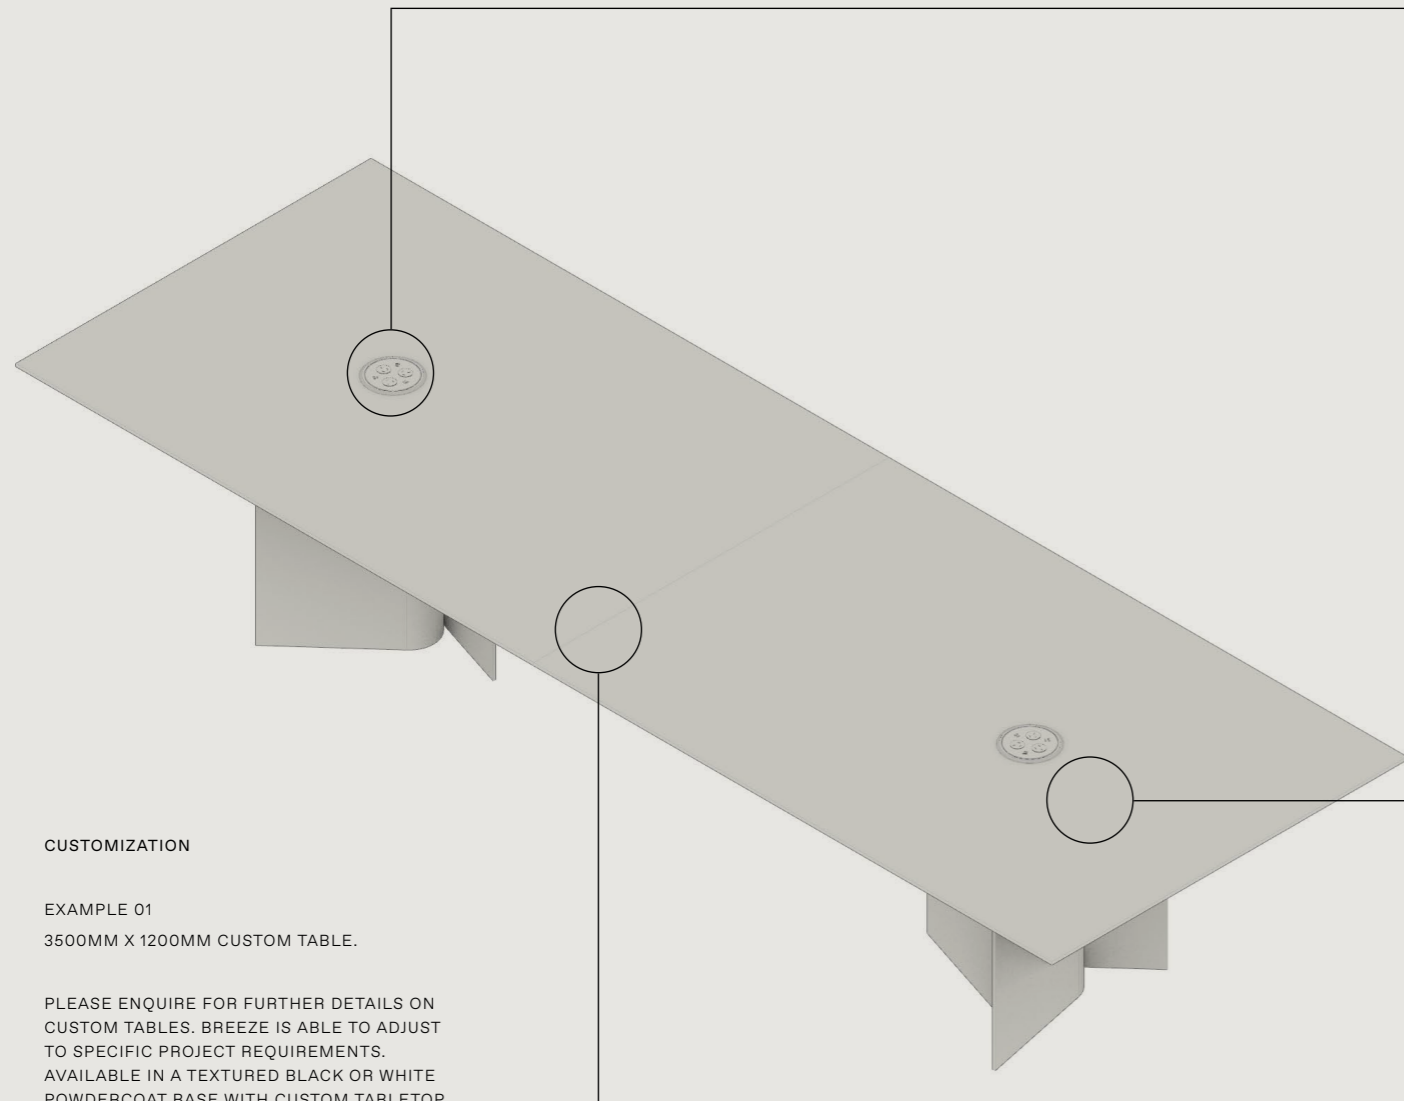

CUSTOMIZATION ⁰⁴

FEATURES ⁰⁵

CUSTOMIZATION

EXAMPLE 01
3500MM X 1200MM CUSTOM TABLE.

PLEASE ENQUIRE FOR FURTHER DETAILS ON CUSTOM TABLES. BREEZE IS ABLE TO ADJUST TO SPECIFIC PROJECT REQUIREMENTS. AVAILABLE IN A TEXTURED BLACK OR WHITE POWDERCOAT BASE WITH CUSTOM TABLETOP.