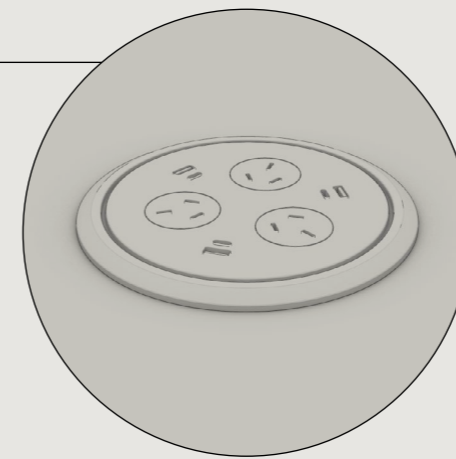

CUSTOMIZATION ⁰⁴

FEATURES ⁰⁵

CUSTOMIZATION

EXAMPLE 01
3500MM X 1200MM CUSTOM TABLE.

PLEASE ENQUIRE FOR FURTHER DETAILS ON CUSTOM TABLES. BREEZE IS ABLE TO ADJUST TO SPECIFIC PROJECT REQUIREMENTS. AVAILABLE IN A TEXTURED BLACK OR WHITE POWDERCOAT BASE WITH CUSTOM TABLETOP.

POWER

POWER UNITS CAN BE INTEGRATED INTO VARIOUS LOCATIONS OF THE TABLETOP TO POWER ELECTRONIC DEVICES. ENQUIRE WITH THE STUDIO TO CHECK WHAT POWER UNITS ARE COMPATIBLE WITH THE BREEZE COLLECTION.

*POWER INTEGRATION ONLY AVAILABLE FOR BREEZE DINING (BD01), ROUND (BR01) AND CUSTOM DINING TABLES.

CABLE MANAGEMENT

THE UNDERSIDE OF THE DINING TABLES FEATURE MULTIPLE CABLE MANAGEMENT SLOTS TO KEEP ANY POWER INTEGRATION CLEAN, ORGANISED AND HIDDEN. THE CUT-OUTS ARE THE APPROPRIATE SIZE TO FED A STANDARD AUS PLUG THROUGH.