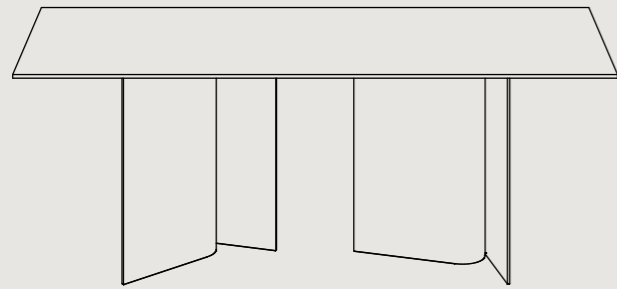

RIGHT / BR01 DETAIL

SPECIFICATIONS ⁰¹

BS01
 Ø 450
 H 450[^]

AVAILABLE IN A POWDERCOATED
 BASE WITH POWDER COATED,
 MIRROR OR MARBLE TOP.

BC01
 Ø 800
 H 360[^]

AVAILABLE IN A POWDERCOATED
 BASE WITH POWDER COATED,
 MIRROR OR MARBLE TOP.

BC02
 Ø 1100
 H 300[^]

AVAILABLE IN POWDERCOATED
 BASE WITH MIRROR OR MARBLE
 TOP.

BR01
 Ø 1000 - 1200*
 H 740[^]

AVAILABLE IN A POWDERCOATED
 BASE WITH MARBLE, VENEER OR
 LAMINATE TOP.

BD01
 L 2000 - 3000*
 D 800 - 1100*
 H 740[^]

AVAILABLE IN A
 POWDERCOATED*** BASE WITH
 MARBLE, VENEER OR LAMINATE
 TOP.

*Table top size range from min to max dimensions available. Custom sizing also available.

[^] Overall height with marble top +20mm & with mirror top +6mm

DINING RANGE 02

BD01.LXXXX.DXXXX
 L 2000 - 2300MM
 D 800 - 1100MM
 H 740

EACH BASE SPACED 350MM FROM TABLE EDGE (L).
 TABLE TOP AVAILABLE IN 100MM INCREMENTS IN
 THE ABOVE SPECIFIED RANGE.

BD02.LXXXX.DXXXX
 L 2400 - 2700MM
 D 800 - 1100MM
 H 740