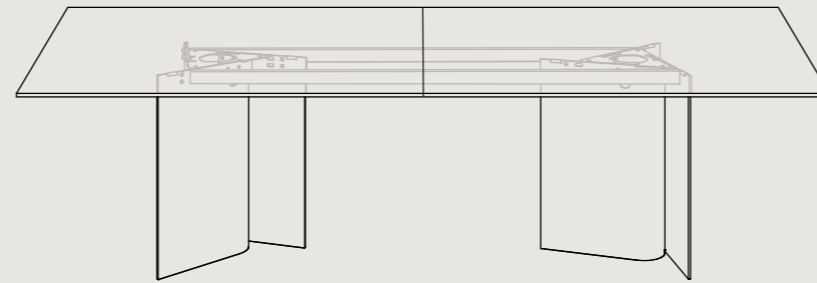

BD02-RL.LXXXX.DXXXX
L 2700 - 3100MM
D 800 - 1300MM
H 740

EACH BASE SPACED 450MM FROM TABLE EDGE (L).
TABLE TOP AVAILABLE IN 100MM INCREMENTS IN
THE ABOVE SPECIFIED RANGE.