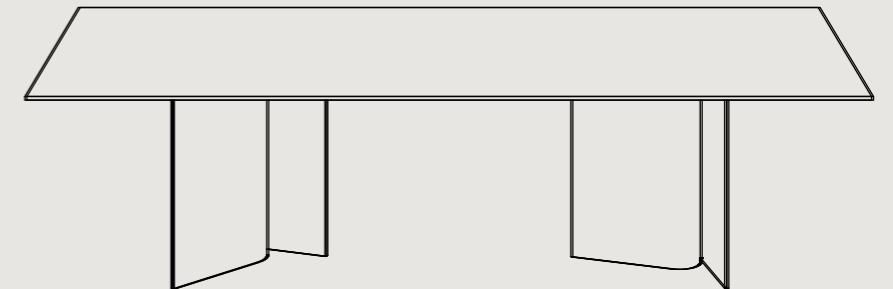

AVAILABLE IN A
 POWDERCOATED*** BASE WITH
 MARBLE, VENEER OR LAMINATE
 TOP.

*Table top size range from min to max dimensions available. Custom sizing also available.

[^] Overall height with marble top +20mm & with mirror top +6mm

DINING RANGE 02

BD01.LXXXX.DXXXX
 L 2000 - 2300MM
 D 800 - 1100MM
 H 740

EACH BASE SPACED 350MM FROM TABLE EDGE (L).
 TABLE TOP AVAILABLE IN 100MM INCREMENTS IN
 THE ABOVE SPECIFIED RANGE.

BD02.LXXXX.DXXXX
 L 2400 - 2700MM
 D 800 - 1100MM
 H 740

EACH BASE SPACED 400MM FROM TABLE EDGE (L).
 TABLE TOP AVAILABLE IN 100MM INCREMENTS IN
 THE ABOVE SPECIFIED RANGE.

BD03.LXXXX.DXXXX
 L 2800 - 3000MM
 D 800 - 1100MM
 H 740

EACH BASE SPACED 450MM FROM TABLE EDGE (L).
 TABLE TOP AVAILABLE IN 100MM INCREMENTS IN
 THE ABOVE SPECIFIED RANGE.

DINING RANGE - WITH RAILS ⁰³

RAILS ARE TO BE USED TO SUPPORT LARGER TOPS, SIZES SPECIFIED BELOW, OR WHEN THE TOP IS SUPPLIED IN TWO PIECES. THE RAILS PROVIDE ADDITIONAL SUPPORT ACROSS THE SPAN OF THE TABLE.