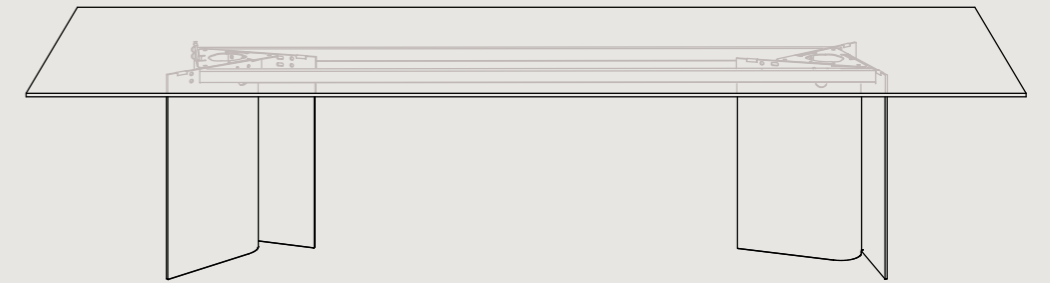

BD03-RL.LXXXX.DXXXX
L 3100 - 3600MM
D 800 - 1300MM
H 740

EACH BASE SPACED 500MM FROM TABLE EDGE (L).
TABLE TOP AVAILABLE IN 100MM INCREMENTS IN
THE ABOVE SPECIFIED RANGE.