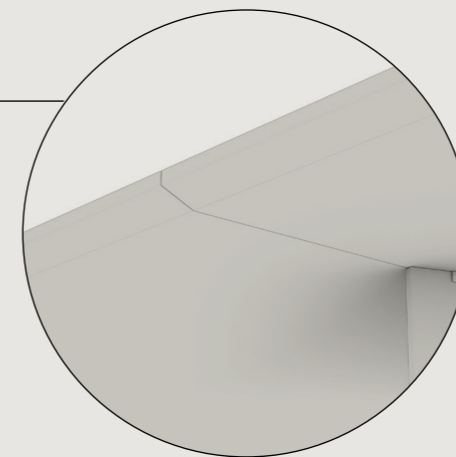

DETAILING

STANDARD TABLETOPS COME SUPPLIED WITH A SHARK-NOSE EDGE DETAIL AS SHOWN. ALTERNATIVE EDGING AVAILABLE UPON REQUEST. TABLETOP SHAPES AND MATERIALS ARE ALL OPTIONAL CUSTOMIZATIONS.