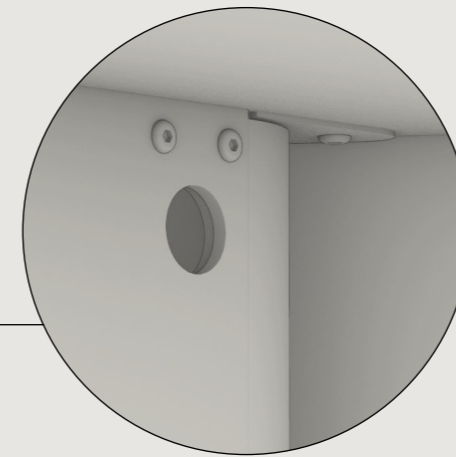

CUSTOMIZATION ⁰⁴

FEATURES ⁰⁵

CUSTOMIZATION

EXAMPLE 01
3500MM X 1200MM CUSTOM TABLE.

PLEASE ENQUIRE FOR FURTHER DETAILS ON CUSTOM TABLES. BREEZE IS ABLE TO ADJUST TO SPECIFIC PROJECT REQUIREMENTS. AVAILABLE IN A TEXTURED BLACK OR WHITE POWDERCOAT BASE WITH CUSTOM TABLETOP.

POWER

POWER UNITS CAN BE INTEGRATED INTO VARIOUS LOCATIONS OF THE TABLETOP TO POWER ELECTRONIC DEVICES. ENQUIRE WITH THE STUDIO TO CHECK WHAT POWER UNITS ARE COMPATIBLE WITH THE BREEZE COLLECTION.

*POWER INTEGRATION ONLY AVAILABLE FOR BREEZE DINING (BD01), ROUND (BR01) AND CUSTOM DINING TABLES.

CABLE MANAGEMENT

THE UNDERSIDE OF THE DINING TABLES FEATURE MULTIPLE CABLE MANAGEMENT SLOTS TO KEEP ANY POWER INTEGRATION CLEAN, ORGANISED AND HIDDEN. THE CUT-OUTS ARE THE APPROPRIATE SIZE TO FED A STANDARD AUS PLUG THROUGH.