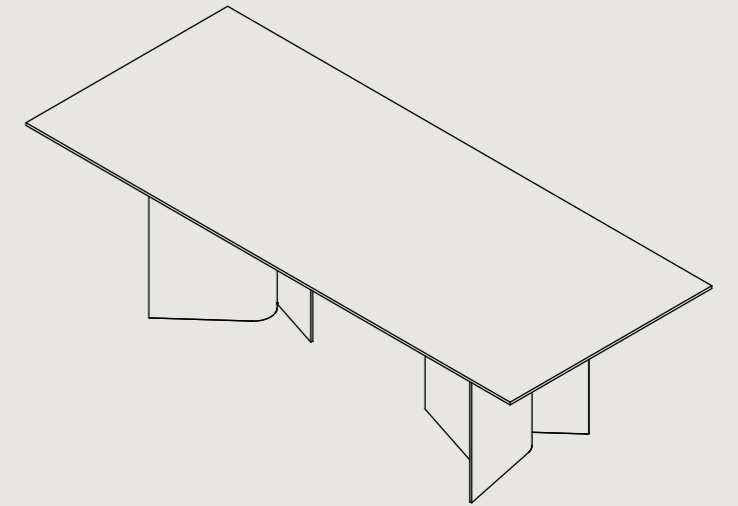

RIGHT / BR01 DETAIL

SPECIFICATIONS ⁰¹

BS01
 Ø 450
 H 450[^]

AVAILABLE IN A POWDERCOATED
 BASE WITH POWDER COATED,
 MIRROR OR MARBLE TOP.

BC01
 Ø 800
 H 360[^]

AVAILABLE IN A POWDERCOATED
 BASE WITH POWDER COATED,
 MIRROR OR MARBLE TOP.

BC02
 Ø 1100
 H 300[^]

AVAILABLE IN POWDERCOATED
 BASE WITH MIRROR OR MARBLE
 TOP.

BR01
 Ø 1000 - 1200*
 H 740[^]

AVAILABLE IN A POWDERCOATED
 BASE WITH MARBLE, VENEER OR
 LAMINATE TOP.

BD01
 L 2000 - 3000*
 D 800 - 1100*
 H 740[^]

AVAILABLE IN A
 POWDERCOATED*** BASE WITH
 MARBLE, VENEER OR LAMINATE
 TOP.

*Table top size range from min to max dimensions available. Custom sizing also available.

[^] Overall height with marble top +20mm & with mirror top +6mm