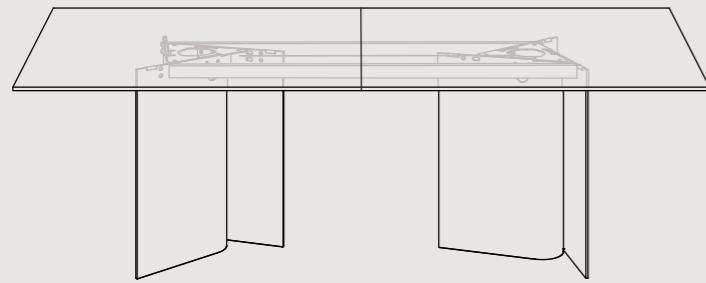

AVAILABLE IN A
 POWDERCOATED*** BASE WITH
 MARBLE, VENEER OR LAMINATE
 TOP.

*Table top size range from min to max dimensions available. Custom sizing also available.

[^] Overall height with marble top +20mm & with mirror top +6mm

DINING RANGE 02

BD01.LXXXX.DXXXX
 L 2000 - 2300MM
 D 800 - 1100MM
 H 740

EACH BASE SPACED 350MM FROM TABLE EDGE (L).
 TABLE TOP AVAILABLE IN 100MM INCREMENTS IN
 THE ABOVE SPECIFIED RANGE.

BD02.LXXXX.DXXXX
 L 2400 - 2700MM
 D 800 - 1100MM
 H 740

EACH BASE SPACED 400MM FROM TABLE EDGE (L).
 TABLE TOP AVAILABLE IN 100MM INCREMENTS IN
 THE ABOVE SPECIFIED RANGE.

BD03.LXXXX.DXXXX
 L 2800 - 3000MM
 D 800 - 1100MM
 H 740

EACH BASE SPACED 450MM FROM TABLE EDGE (L).
 TABLE TOP AVAILABLE IN 100MM INCREMENTS IN
 THE ABOVE SPECIFIED RANGE.

DINING RANGE - WITH RAILS ⁰³

RAILS ARE TO BE USED TO SUPPORT LARGER TOPS, SIZES SPECIFIED BELOW, OR WHEN THE TOP IS SUPPLIED IN TWO PIECES. THE RAILS PROVIDE ADDITIONAL SUPPORT ACROSS THE SPAN OF THE TABLE.