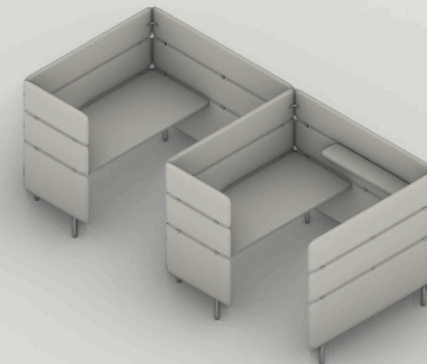

21 / PRIVATE TWO-DESK LINEAR

MID-BACK
AWM-PL2-1520*
W 3605 / D 1650 / H 1025
DESK W 1520 / D 710 / H 720

HIGH-BACK (SINGLE SCREEN)
AWH-S-PL2-1520*
W 3605 / D 1650 / H 1350
DESK W 1520 / D 710 / H 720

HIGH-BACK (DOUBLE SCREEN)
AWH-D-PL2-1520*
W 3605 / D 1650 / H 1350
DESK W 1520 / D 710 / H 720

*(AVAILABLE IN 3 DESK WIDTHS; 1330, 1520 (AS SHOWN) & 1710MM)
• INCLUDES CORNER SHELF TO END WORKSTATION