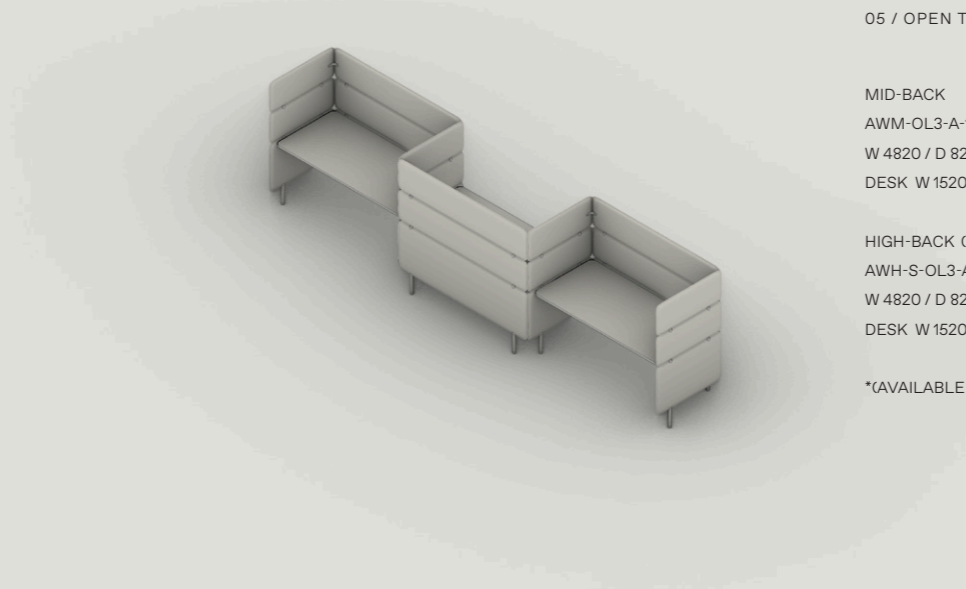

05 / OPEN THREE-DESK ALTERNATING

MID-BACK
AWM-OL3-A-1520*
W 4820 / D 825 / H 1025
DESK W 1520 / D 710 / H 720

HIGH-BACK (SINGLE SCREEN)
AWH-S-OL3-A-1520*
W 4820 / D 825 / H 1350
DESK W 1520 / D 710 / H 720

HIGH-BACK (DOUBLE SCREEN)
AWH-D-OL3-A-1520*
W 4820 / D 825 / H 1350
DESK W 1520 / D 710 / H 720

*(AVAILABLE IN 3 DESK WIDTHS; 1330, 1520 (AS SHOWN) & 1710MM)

Dimensions shown are indicative. For projects requiring specific dimensions, please get in contact.