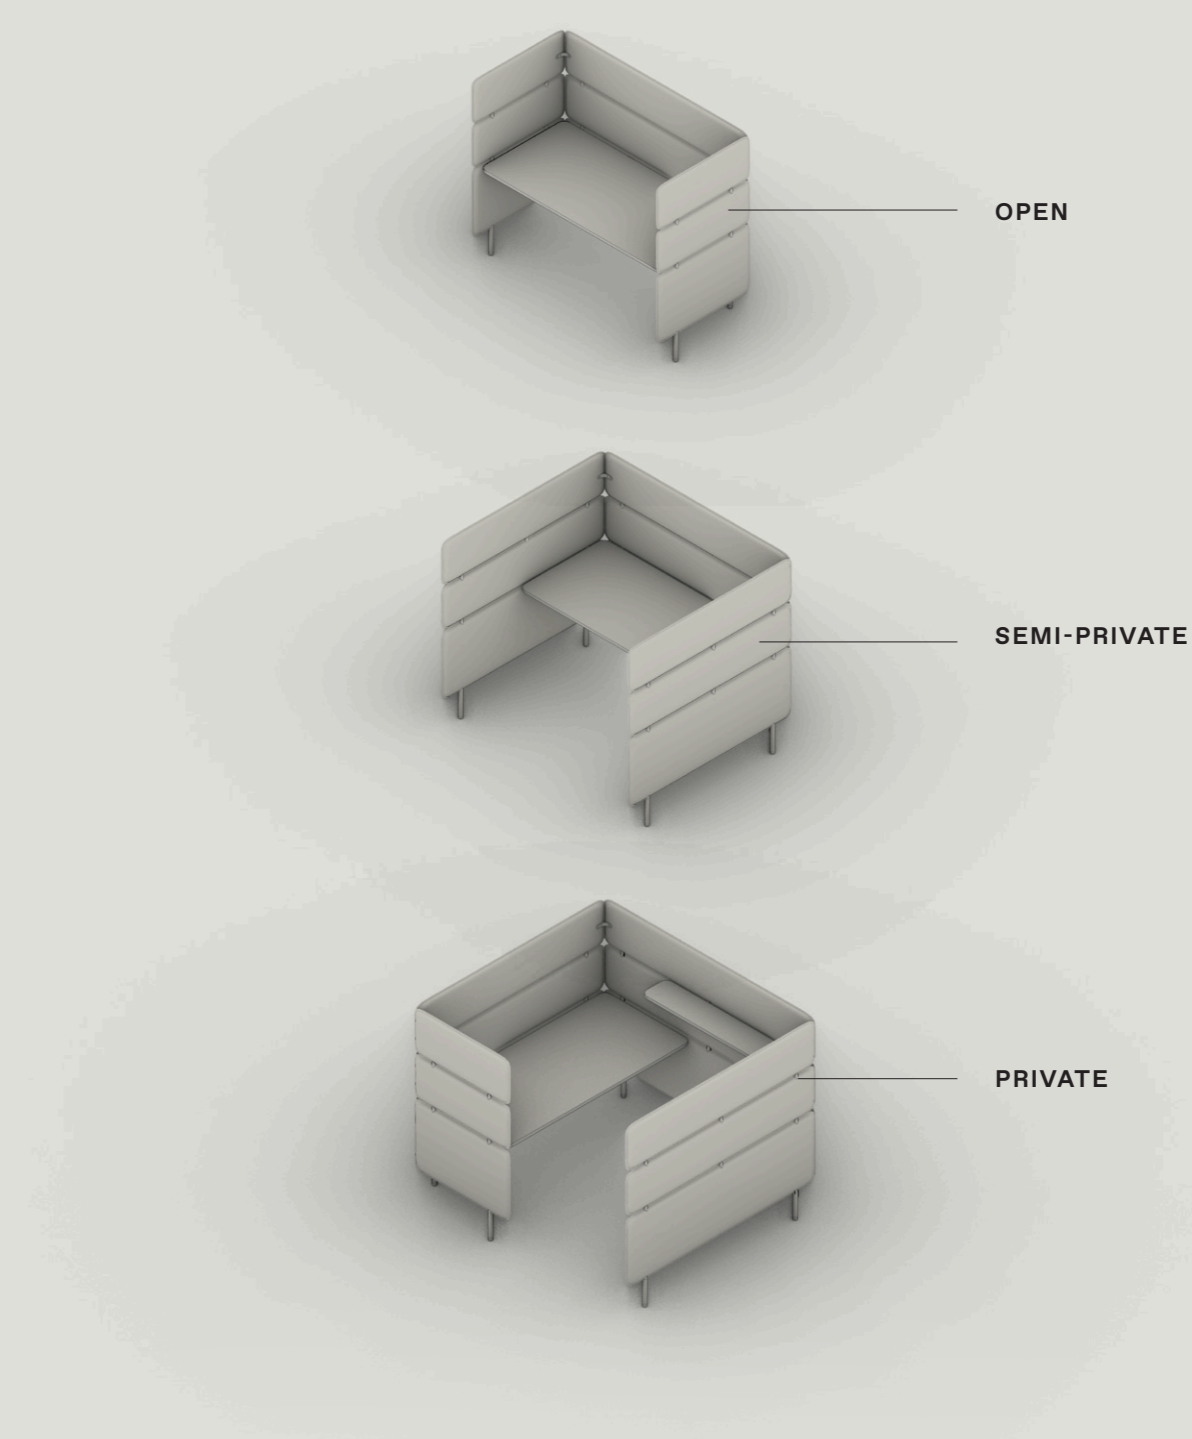

With its array of desk widths, height options and privacy levels, Adapt Work is a versatile solution for diverse environments such as offices, universities and schools, whether in compact confines or expansive open layouts. Arms and backs can be shared, optimising space utilisation as well as reducing cost and fabric usage and allowing for back-to-back and side-to-side configurations. The module nature of the system also enables perpendicular or enclosed configurations, affording various degrees of privacy to suit distinct requirements.

ADAPT WORK OPTIONS ⁰¹

1. DESK WIDTHS

1330MM WIDTH DESK

1520MM WIDTH DESK

1710MM WIDTH DESK

Available in three desk widths:
1330mm, 1520mm and 1710mm

2. HEIGHT VARIATIONS

MID-BACK

HIGH-BACK SINGLE
SCREEN

HIGH-BACK DOUBLE
SCREEN

Available in three height variations:
Mid-Back, High-Back Single Screen and High-Back Double Screen

3. PRIVACY LEVELS

OPEN

SEMI-PRIVATE

PRIVATE

Available in three privacy levels:
Open, Semi-Private and Private

DETAILS ⁰²

SHARED BACKS AND ARMS

Backs and arms can be shared in linear and back-to-back configurations, reducing components required.

IN-DESK POWER

In-desk GPO, USB A/C and wireless fast-charge power units can be installed along top of desk.