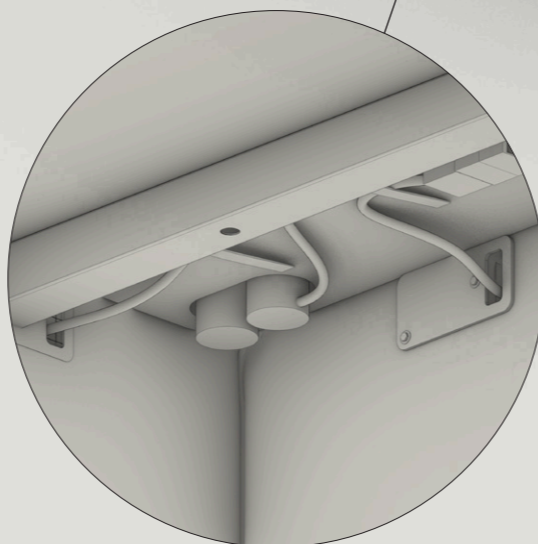

DETAILS ⁰²

SHARED BACKS AND ARMS

Backs and arms can be shared in linear and back-to-back configurations, reducing components required.

IN-DESK POWER

In-desk GPO, USB A/C and wireless fast-charge power units can be installed along top of desk.

Shown with CMS Echo Duo units however alternative power solutions available upon request.

CABLE MANAGEMENT

Power cabling is mounted to underside of desks and can be daisy-chained through backs and arms in linear, back-to-back and perpendicular configurations.