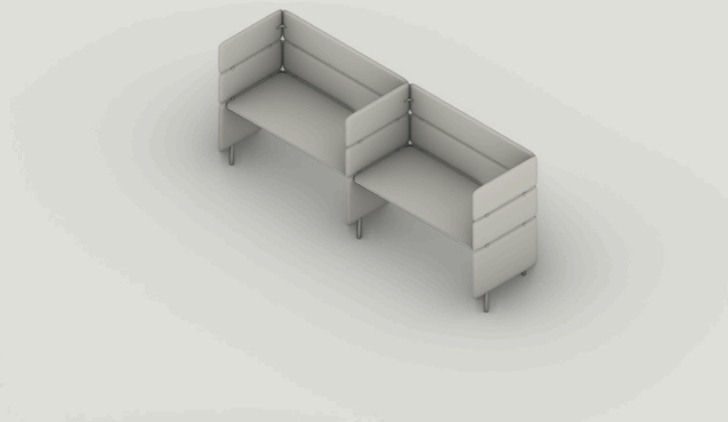

02 / OPEN TWO-DESK LINEAR

MID-BACK
AWM-OL2-1520*
W 3235 / D 825 / H 1025
DESK W 1520 / D 710 / H 720

HIGH-BACK (SINGLE SCREEN)
AWH-S-OL2-1520*
W 3235 / D 825 / H 1350
DESK W 1520 / D 710 / H 720

HIGH-BACK (DOUBLE SCREEN)
AWH-D-OL2-1520*
W 3235 / D 825 / H 1350
DESK W 1520 / D 710 / H 720

*(AVAILABLE IN 3 DESK WIDTHS; 1330, 1520 (AS SHOWN) & 1710MM)