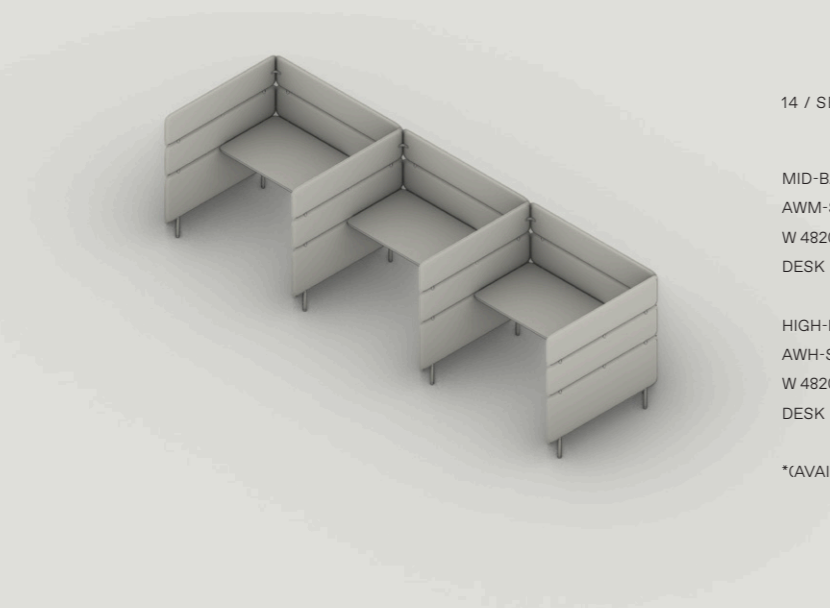

14 / SEMI-PRIVATE THREE-DESK LINEAR

MID-BACK
AWM-SPL3-1520*
W 4820 / D 1460 / H 1025
DESK W 1520 / D 710 / H 720

HIGH-BACK (SINGLE SCREEN)
AWH-S-SPL3-1520*
W 4820 / D 1460 / H 1350
DESK W 1520 / D 710 / H 720

HIGH-BACK (DOUBLE SCREEN)
AWH-D-SPL3-1520*
W 4820 / D 1460 / H 1350
DESK W 1520 / D 710 / H 720

*(AVAILABLE IN 3 DESK WIDTHS; 1330, 1520 (AS SHOWN) & 1710MM)