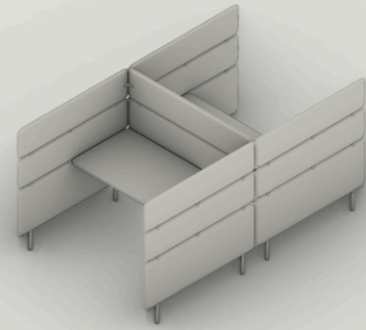

SEMI-PRIVATE BACK-TO-BACK

17 / SEMI-PRIVATE TWO-DESK BACK-TO-BACK

MID-BACK
AWM-SPL2-B-1520*
W 1650 / D 2845 / H 1025
DESK W 1520 / D 710 / H 720

HIGH-BACK (SINGLE SCREEN)
AWH-S-SPL2-B-1520*
W 1650 / D 2845 / H 1350
DESK W 1520 / D 710 / H 720

HIGH-BACK (DOUBLE SCREEN)
AWH-D-SPL2-B-1520*
W 1650 / D 2845 / H 1350
DESK W 1520 / D 710 / H 720

*(AVAILABLE IN 3 DESK WIDTHS; 1330, 1520 (AS SHOWN) & 1710MM)