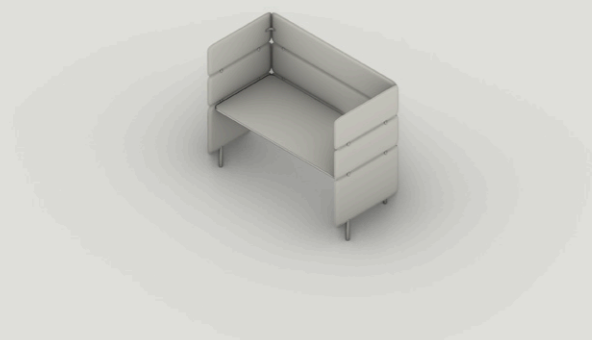

SPECIFICATIONS ⁰³

OPEN SINGLE/LINEAR

01 / OPEN SINGLE

MID-BACK
AWM-OL1-1520*
W 1650 / D 825 / H 1025
DESK W 1520 / D 710 / H 720

HIGH-BACK (SINGLE SCREEN)
AWH-S-OL1-1520*
W 1650 / D 825 / H 1350
DESK W 1520 / D 710 / H 720

HIGH-BACK (DOUBLE SCREEN)
AWH-D-OL1-1520*
W 1650 / D 825 / H 1350
DESK W 1520 / D 710 / H 720

*(AVAILABLE IN 3 DESK WIDTHS; 1330, 1520 (AS SHOWN) & 1710MM)