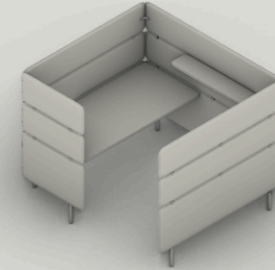

PRIVATE SINGLE/LINEAR

20 / PRIVATE SINGLE

MID-BACK
AWM-PL1-1520*
W 1840 / D 1650 / H 1025
DESK W 1520 / D 710 / H 720

HIGH-BACK (SINGLE SCREEN)
AWH-S-PL1-1520*
W 1840 / D 1650 / H 1350
DESK W 1520 / D 710 / H 720

HIGH-BACK (DOUBLE SCREEN)
AWH-D-PL1-1520*
W 1840 / D 1650 / H 1350
DESK W 1520 / D 710 / H 720

*(AVAILABLE IN 3 DESK WIDTHS; 1330, 1520 (AS SHOWN) & 1710MM)
• INCLUDES CORNER SHELF*