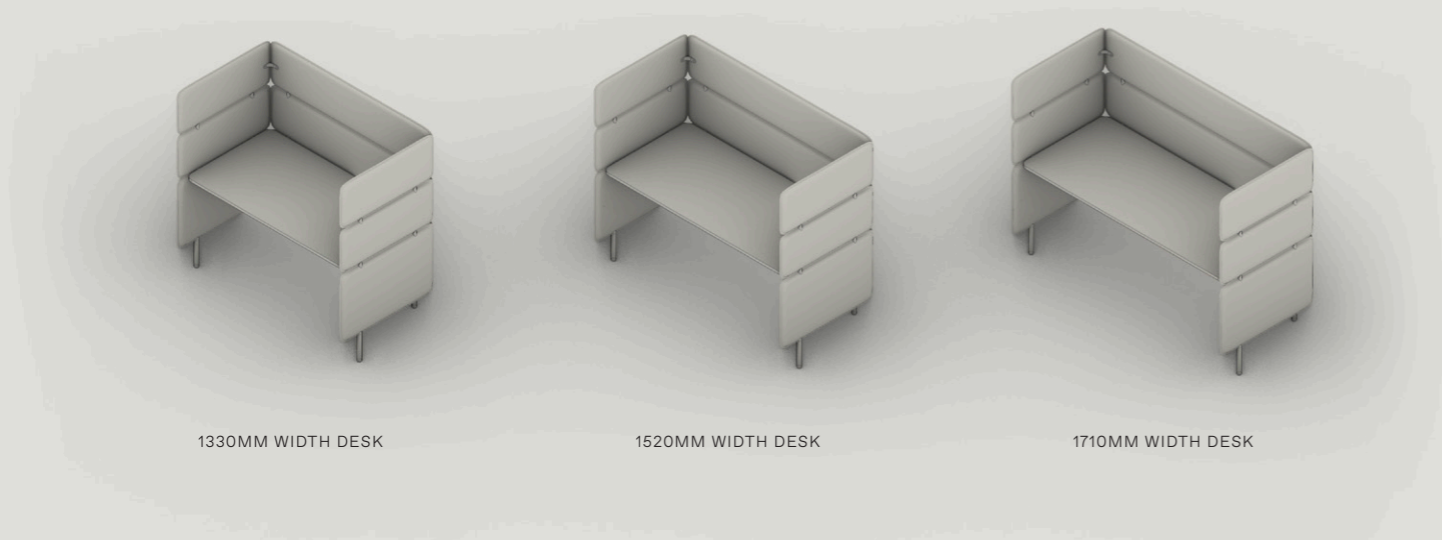

With its array of desk widths, height options and privacy levels, Adapt Work is a versatile solution for diverse environments such as offices, universities and schools, whether in compact confines or expansive open layouts. Arms and backs can be shared, optimising space utilisation as well as reducing cost and fabric usage and allowing for back-to-back and side-to-side configurations. The module nature of the system also enables perpendicular or enclosed configurations, affording various degrees of privacy to suit distinct requirements.

ADAPT WORK OPTIONS ⁰¹

1. DESK WIDTHS

1330MM WIDTH DESK

1520MM WIDTH DESK

1710MM WIDTH DESK

Available in three desk widths:
1330mm, 1520mm and 1710mm

2. HEIGHT VARIATIONS

MID-BACK

*(AVAILABLE IN 3 DESK WIDTHS; 1330, 1520 (AS SHOWN) & 1710MM)

02 / OPEN TWO-DESK LINEAR

MID-BACK
AWM-OL2-1520*
W 3235 / D 825 / H 1025
DESK W 1520 / D 710 / H 720

HIGH-BACK (SINGLE SCREEN)
AWH-S-OL2-1520*
W 3235 / D 825 / H 1350
DESK W 1520 / D 710 / H 720