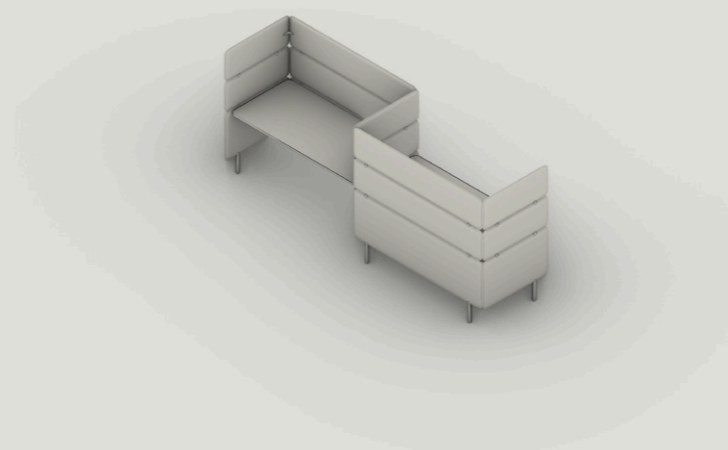

OPEN ALTERNATING

04 / OPEN TWO-DESK ALTERNATING

MID-BACK
AWM-OL2-A-1520*
W 3235 / D 825 / H 1025
DESK W 1520 / D 710 / H 720

HIGH-BACK (SINGLE SCREEN)
AWH-S-OL2-A-1520*
W 3235 / D 825 / H 1350
DESK W 1520 / D 710 / H 720

HIGH-BACK (DOUBLE SCREEN)
AWH-D-OL2-A-1520*
W 3235 / D 825 / H 1350
DESK W 1520 / D 710 / H 720

*(AVAILABLE IN 3 DESK WIDTHS; 1330, 1520 (AS SHOWN) & 1710MM)