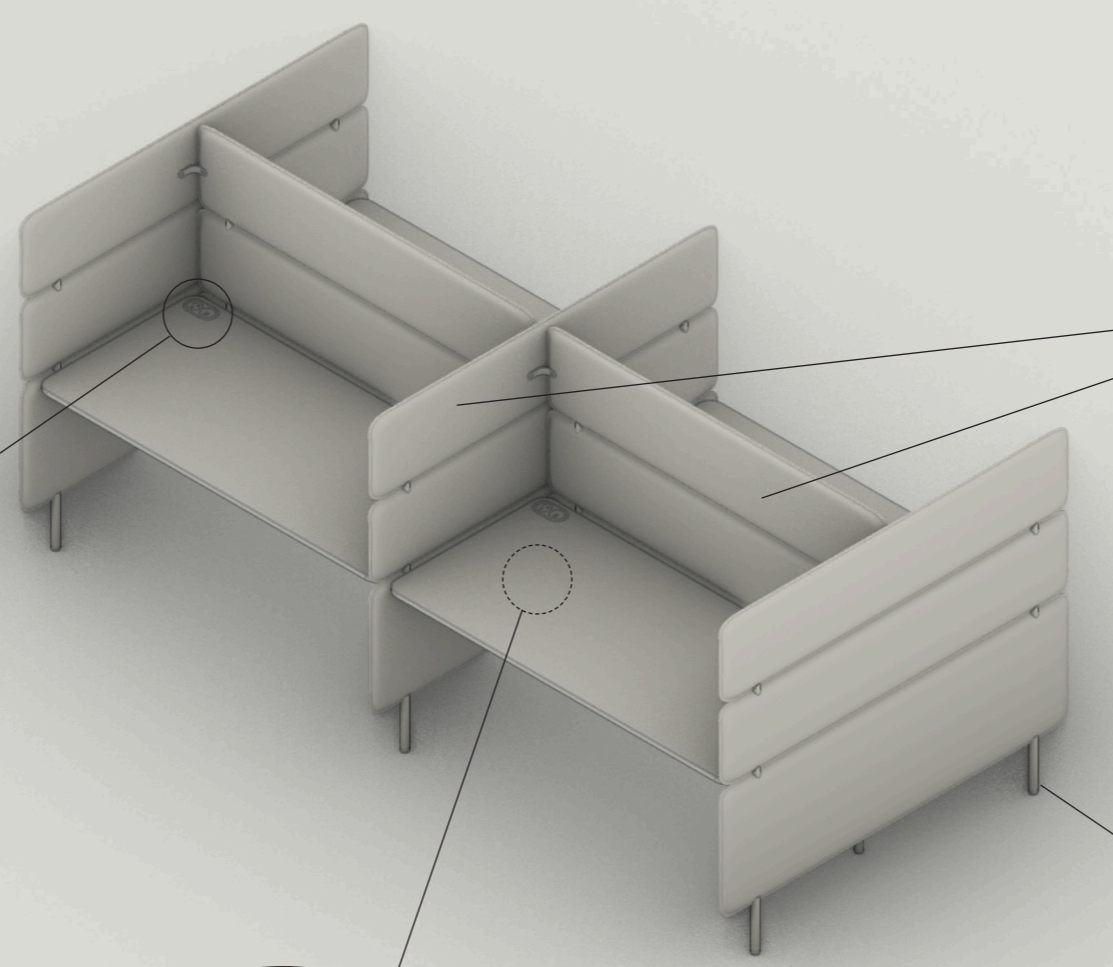

With its array of desk widths, height options and privacy levels, Adapt Work is a versatile solution for diverse environments such as offices, universities and schools, whether in compact confines or expansive open layouts. Arms and backs can be shared, optimising space utilisation as well as reducing cost and fabric usage and allowing for back-to-back and side-to-side configurations. The module nature of the system also enables perpendicular or enclosed configurations, affording various degrees of privacy to suit distinct requirements.

ADAPT WORK OPTIONS ⁰¹

1. DESK WIDTHS

1330MM WIDTH DESK

1520MM WIDTH DESK

1710MM WIDTH DESK

Available in three desk widths:
1330mm, 1520mm and 1710mm

2. HEIGHT VARIATIONS

MID-BACK

HIGH-BACK SINGLE
SCREEN

HIGH-BACK DOUBLE
SCREEN

Available in three height variations:
Mid-Back, High-Back Single Screen and High-Back Double Screen

3. PRIVACY LEVELS

OPEN

SEMI-PRIVATE

PRIVATE

Available in three privacy levels:
Open, Semi-Private and Private

DETAILS ⁰²

SHARED BACKS AND ARMS

Backs and arms can be shared in linear and back-to-back configurations, reducing components required.

IN-DESK POWER

In-desk GPO, USB A/C and wireless fast-charge power units can be installed along top of desk.