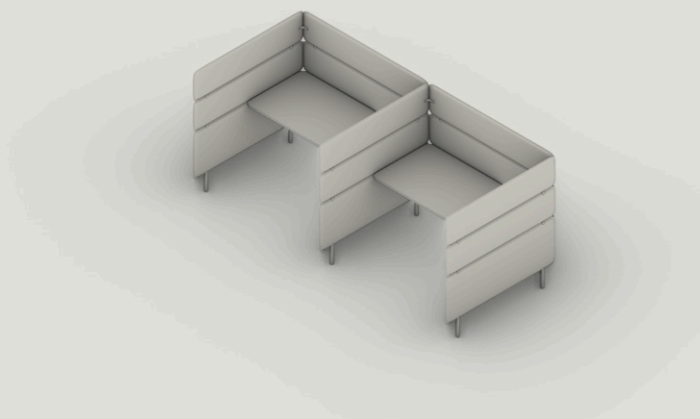

13 / SEMI-PRIVATE TWO-DESK LINEAR

MID-BACK
AWM-SPL2-1520*
W 3235 / D 1460 / H 1025
DESK W 1520 / D 710 / H 720

HIGH-BACK (SINGLE SCREEN)
AWH-S-SPL2-1520*
W 3235 / D 1460 / H 1350
DESK W 1520 / D 710 / H 720

HIGH-BACK (DOUBLE SCREEN)
AWH-D-SPL2-1520*
W 3235 / D 1460 / H 1350
DESK W 1520 / D 710 / H 720

*(AVAILABLE IN 3 DESK WIDTHS; 1330, 1520 (AS SHOWN) & 1710MM)