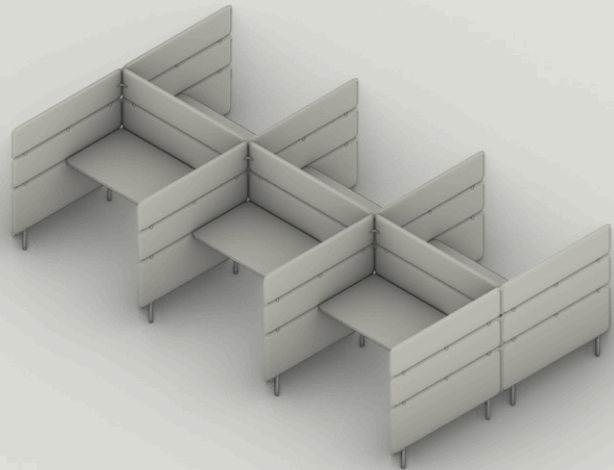

19 / SEMI-PRIVATE SIX-DESK BACK-TO-BACK

MID-BACK
AWM-SPL6-B-1520*
W 4820 / D 2845 / H 1025
DESK W 1520 / D 710 / H 720

HIGH-BACK (SINGLE SCREEN)
AWH-S-SPL6-B-1520*
W 4820 / D 2845 / H 1350
DESK W 1520 / D 710 / H 720

HIGH-BACK (DOUBLE SCREEN)
AWH-D-SPL6-B-1520*
W 4820 / D 2845 / H 1350
DESK W 1520 / D 710 / H 720

*(AVAILABLE IN 3 DESK WIDTHS; 1330, 1520 (AS SHOWN) & 1710MM)

PRIVATE SINGLE/LINEAR

20 / PRIVATE SINGLE

MID-BACK
AWM-PL1-1520*
W 1840 / D 1650 / H 1025
DESK W 1520 / D 710 / H 720

HIGH-BACK (SINGLE SCREEN)
AWH-S-PL1-1520*
W 1840 / D 1650 / H 1350
DESK W 1520 / D 710 / H 720

HIGH-BACK (DOUBLE SCREEN)
AWH-D-PL1-1520*
W 1840 / D 1650 / H 1350
DESK W 1520 / D 710 / H 720

*(AVAILABLE IN 3 DESK WIDTHS; 1330, 1520 (AS SHOWN) & 1710MM)
• INCLUDES CORNER SHELF*