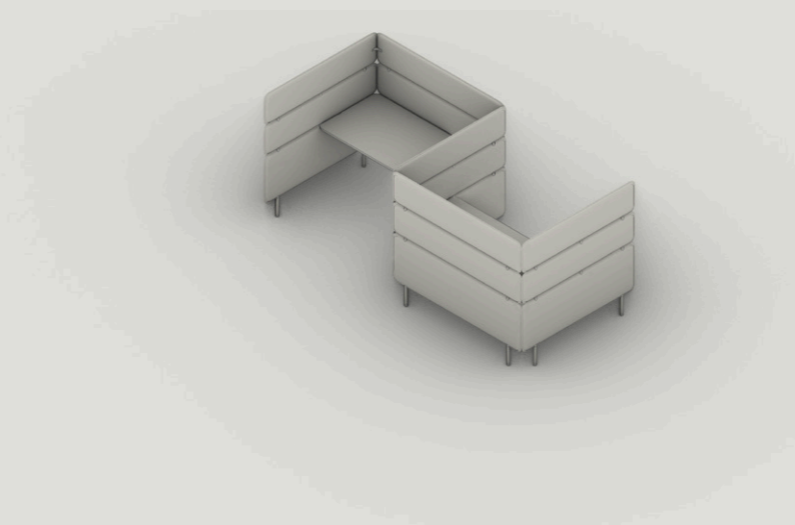

SEMI-PRIVATE ALTERNATING

15 / SEMI-PRIVATE TWO-DESK ALTERNATING

MID-BACK
AWM-SPL2-A-1520*
W 3235 / D 1460 / H 1025
DESK W 1520 / D 710 / H 720

HIGH-BACK (SINGLE SCREEN)
AWH-S-SPL2-A-1520*
W 3235 / D 1460 / H 1350
DESK W 1520 / D 710 / H 720

HIGH-BACK (DOUBLE SCREEN)
AWH-D-SPL2-A-1520*
W 3235 / D 1460 / H 1350
DESK W 1520 / D 710 / H 720

*(AVAILABLE IN 3 DESK WIDTHS; 1330, 1520 (AS SHOWN) & 1710MM)