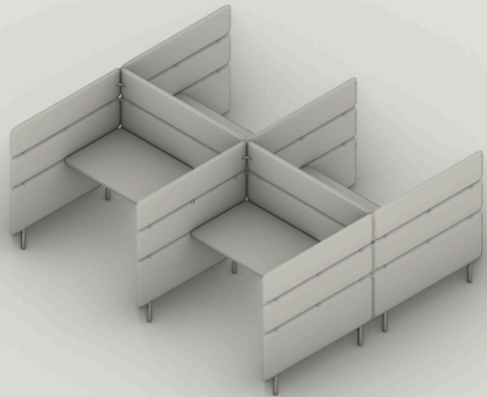

18 / SEMI-PRIVATE FOUR-DESK BACK-TO-BACK

MID-BACK
AWM-SPL4-B-1520*
W 3235 / D 2845 / H 1025
DESK W 1520 / D 710 / H 720

HIGH-BACK (SINGLE SCREEN)
AWH-S-SPL4-B-1520*
W 3235 / D 2845 / H 1350
DESK W 1520 / D 710 / H 720

HIGH-BACK (DOUBLE SCREEN)
AWH-D-SPL4-B-1520*
W 3235 / D 2845 / H 1350
DESK W 1520 / D 710 / H 720

*(AVAILABLE IN 3 DESK WIDTHS; 1330, 1520 (AS SHOWN) & 1710MM)