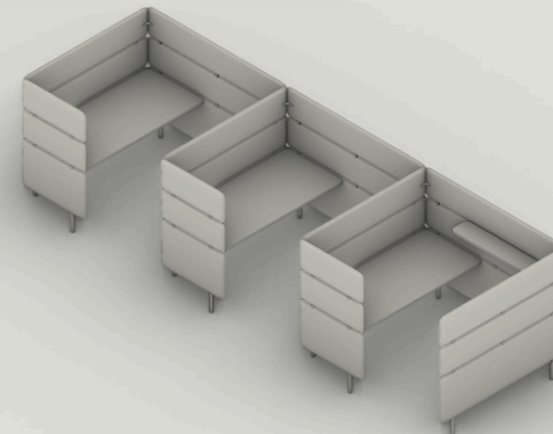

22 / PRIVATE THREE-DESK LINEAR

MID-BACK
AWM-PL3-1520*
W 5370 / D 1650 / H 1025
DESK W 1520 / D 710 / H 720

HIGH-BACK (SINGLE SCREEN)
AWH-S-PL3-1520*
W 5370 / D 1650 / H 1350
DESK W 1520 / D 710 / H 720

HIGH-BACK (DOUBLE SCREEN)
AWH-D-PL3-1520*
W 5370 / D 1650 / H 1350
DESK W 1520 / D 710 / H 720

*(AVAILABLE IN 3 DESK WIDTHS; 1330, 1520 (AS SHOWN) & 1710MM)
• INCLUDES CORNER SHELF TO END WORKSTATION

*Corner shelf is located above desk for high-back workstations and below desk for mid-back workstations.
Dimensions shown are indicative. For projects requiring specific dimensions, please get in contact.