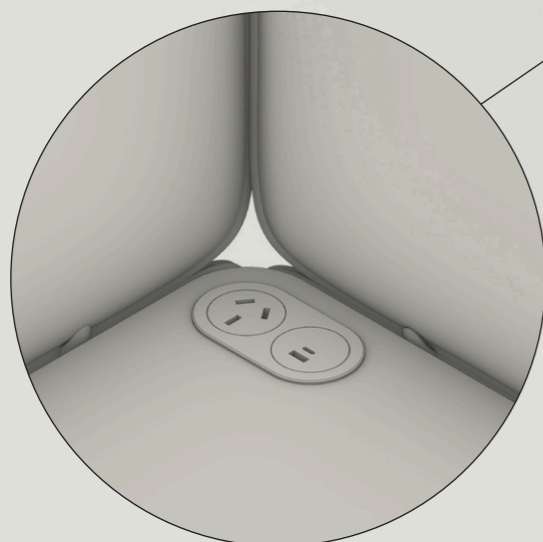

HIGH-BACK SINGLE
SCREEN

HIGH-BACK DOUBLE
SCREEN

Available in three height variations:
Mid-Back, High-Back Single Screen and High-Back Double Screen

3. PRIVACY LEVELS

OPEN

SEMI-PRIVATE

PRIVATE

Available in three privacy levels:
Open, Semi-Private and Private

DETAILS ⁰²

SHARED BACKS AND ARMS

Backs and arms can be shared in linear and back-to-back configurations, reducing components required.

IN-DESK POWER

In-desk GPO, USB A/C and wireless fast-charge power units can be installed along top of desk.