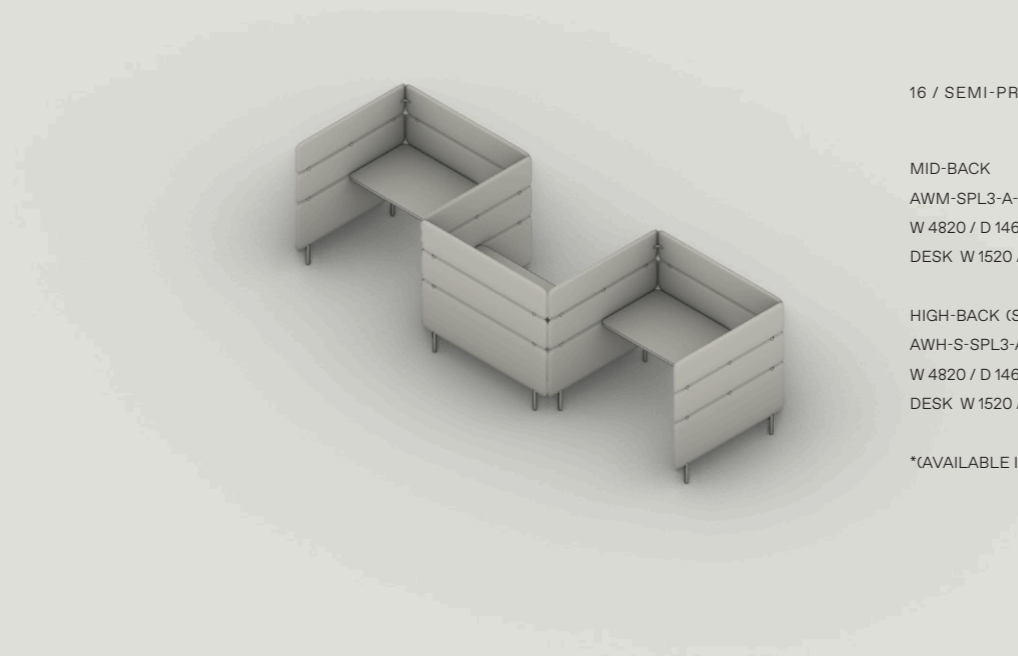

16 / SEMI-PRIVATE THREE-DESK ALTERNATING

MID-BACK
AWM-SPL3-A-1520*
W 4820 / D 1460 / H 1025
DESK W 1520 / D 710 / H 720

HIGH-BACK (SINGLE SCREEN)
AWH-S-SPL3-A-1520*
W 4820 / D 1460 / H 1350
DESK W 1520 / D 710 / H 720

HIGH-BACK (DOUBLE SCREEN)
AWH-D-SPL3-A-1520*
W 4820 / D 1460 / H 1350
DESK W 1520 / D 710 / H 720

*(AVAILABLE IN 3 DESK WIDTHS; 1330, 1520 (AS SHOWN) & 1710MM)

Dimensions shown are indicative. For projects requiring specific dimensions, please get in contact.