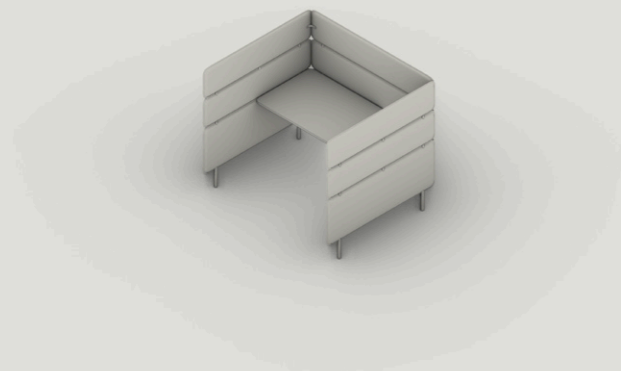

SEMI-PRIVATE SINGLE/LINEAR

12 / SEMI-PRIVATE SINGLE

MID-BACK
AWM-SPL1-1520*
W 1650 / D 1460 / H 1025
DESK W 1520 / D 710 / H 720

HIGH-BACK (SINGLE SCREEN)
AWH-S-SPL1-1520*
W 1650 / D 1460 / H 1350
DESK W 1520 / D 710 / H 720

HIGH-BACK (DOUBLE SCREEN)
AWH-D-SPL1-1520*
W 1650 / D 1460 / H 1350
DESK W 1520 / D 710 / H 720

*(AVAILABLE IN 3 DESK WIDTHS; 1330, 1520 (AS SHOWN) & 1710MM)