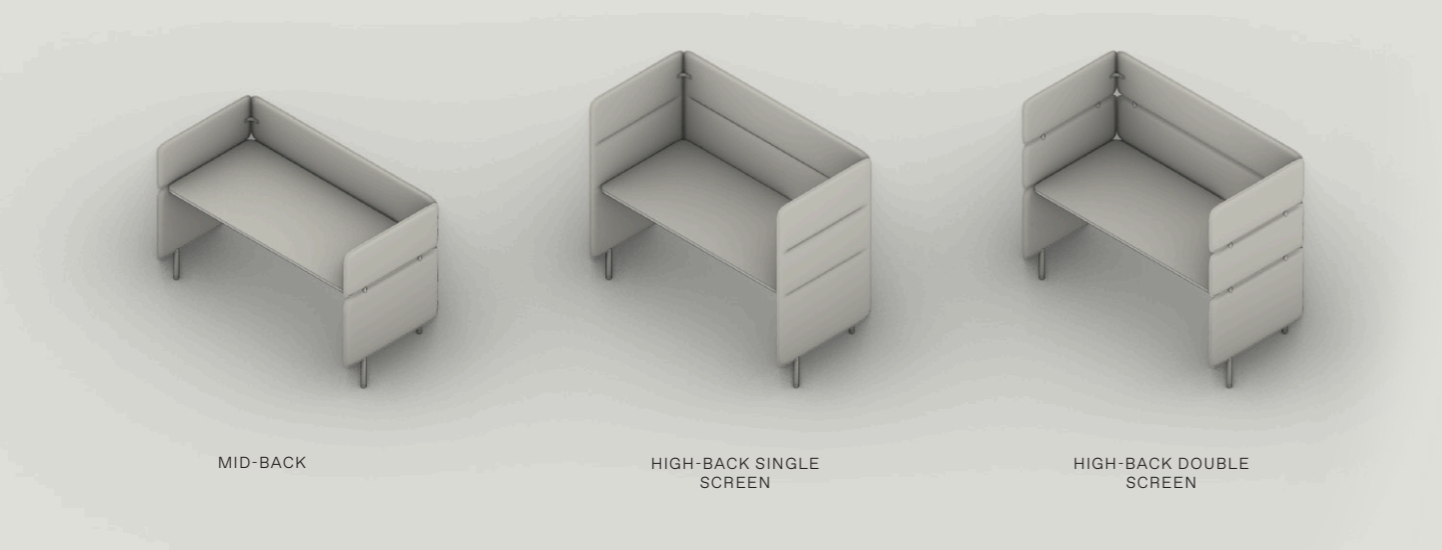

With its array of desk widths, height options and privacy levels, Adapt Work is a versatile solution for diverse environments such as offices, universities and schools, whether in compact confines or expansive open layouts. Arms and backs can be shared, optimising space utilisation as well as reducing cost and fabric usage and allowing for back-to-back and side-to-side configurations. The module nature of the system also enables perpendicular or enclosed configurations, affording various degrees of privacy to suit distinct requirements.

ADAPT WORK OPTIONS ⁰¹

1. DESK WIDTHS

1330MM WIDTH DESK

1520MM WIDTH DESK

1710MM WIDTH DESK

Available in three desk widths:
1330mm, 1520mm and 1710mm

2. HEIGHT VARIATIONS

MID-BACK

HIGH-BACK SINGLE
SCREEN

HIGH-BACK DOUBLE
SCREEN

Available in three height variations:
Mid-Back, High-Back Single Screen and High-Back Double Screen

3. PRIVACY LEVELS

OPEN

SEMI-PRIVATE

PRIVATE

Available in three privacy levels:
Open, Semi-Private and Private

DETAILS ⁰²

SHARED BACKS AND ARMS

Backs and arms can be shared in linear and back-to-back configurations, reducing components required.

IN-DESK POWER

In-desk GPO, USB A/C and wireless fast-charge power units can be installed along top of desk.