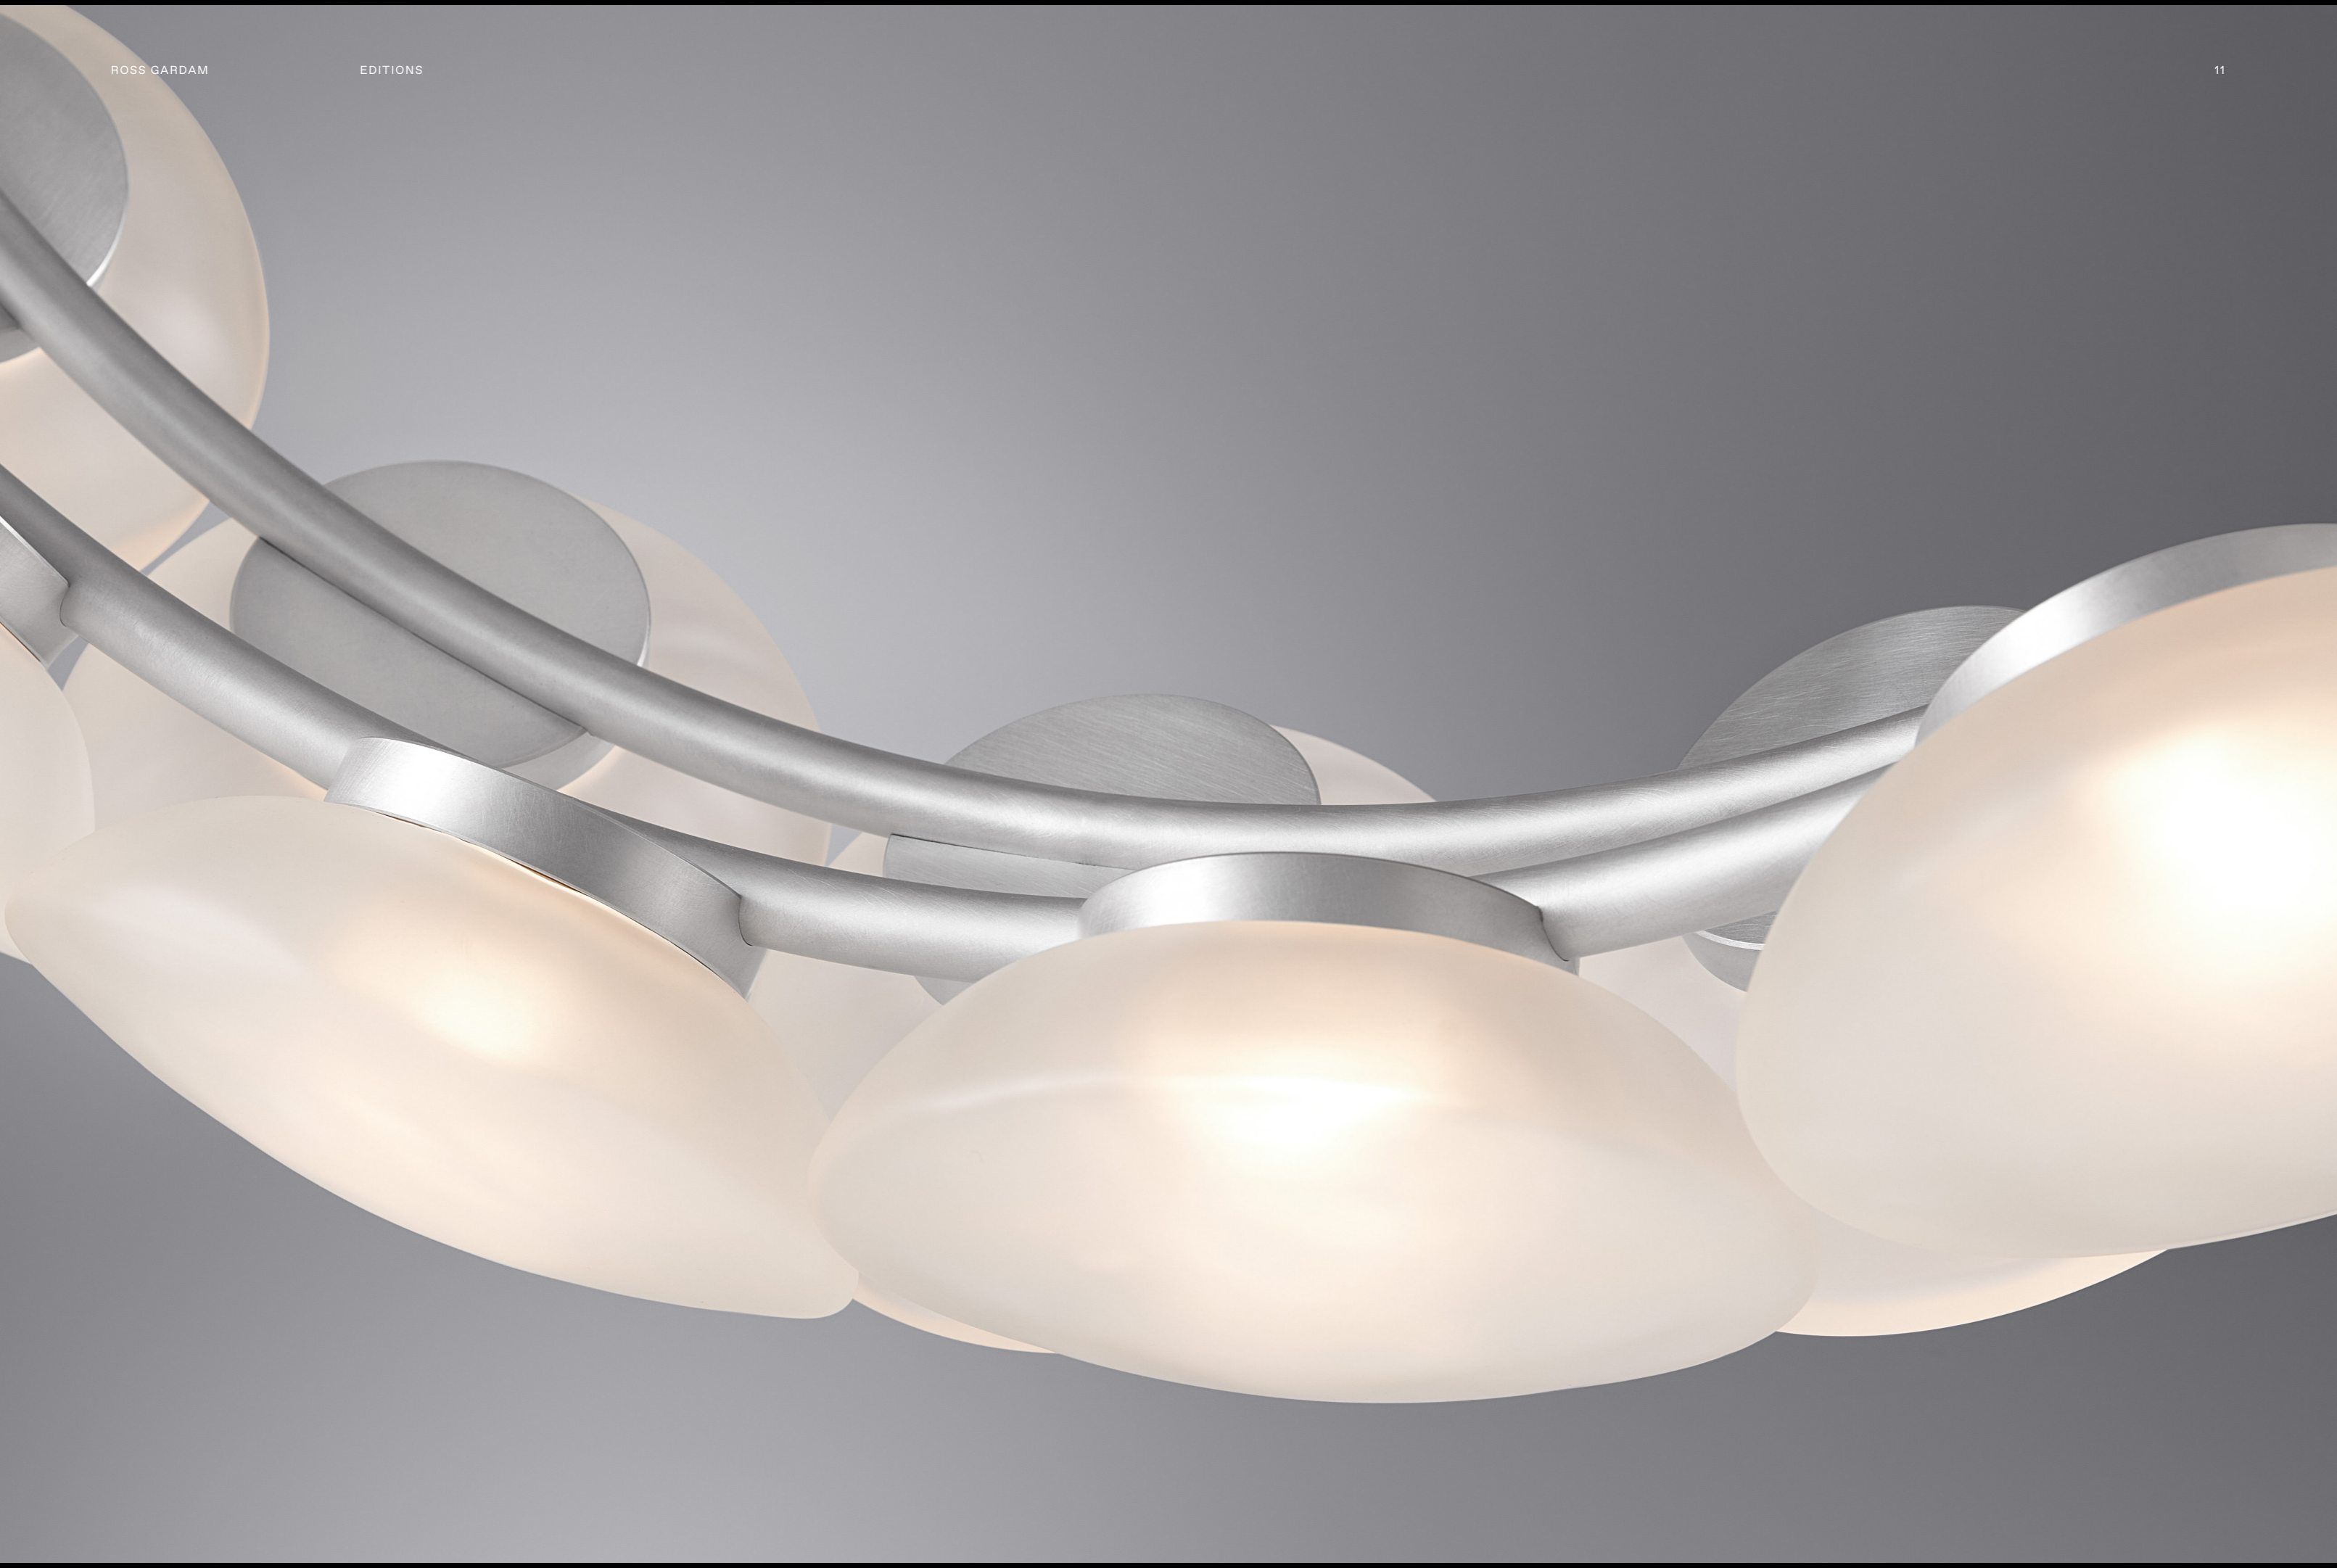

OBJECTS & EDITIONS

NOCTILUCA LIGHT
EDITION OF TEN

NOCTILUCA LIGHT

EDITION OF TEN

Summoning the presence of the otherworldly, drawn from the deep, Noctiluca's ethereal form transcends the everyday. Floating, suspended parallel to the wall, thirty-two Ceto lamps adorn the band in a mesmerising motif. Intrinsicly formed in each individual lamp is the current of the ocean, together they flow and revolve around Noctiluca skeleton forming an endless undulating spiral.

Each glass shade is mouth blown in Australia and hand assembled in our Melbourne based studio. This sculptural luminaire is editioned in textured clear glass with a hand finished and waxed skeleton.

GLASS BY
Jam Factory