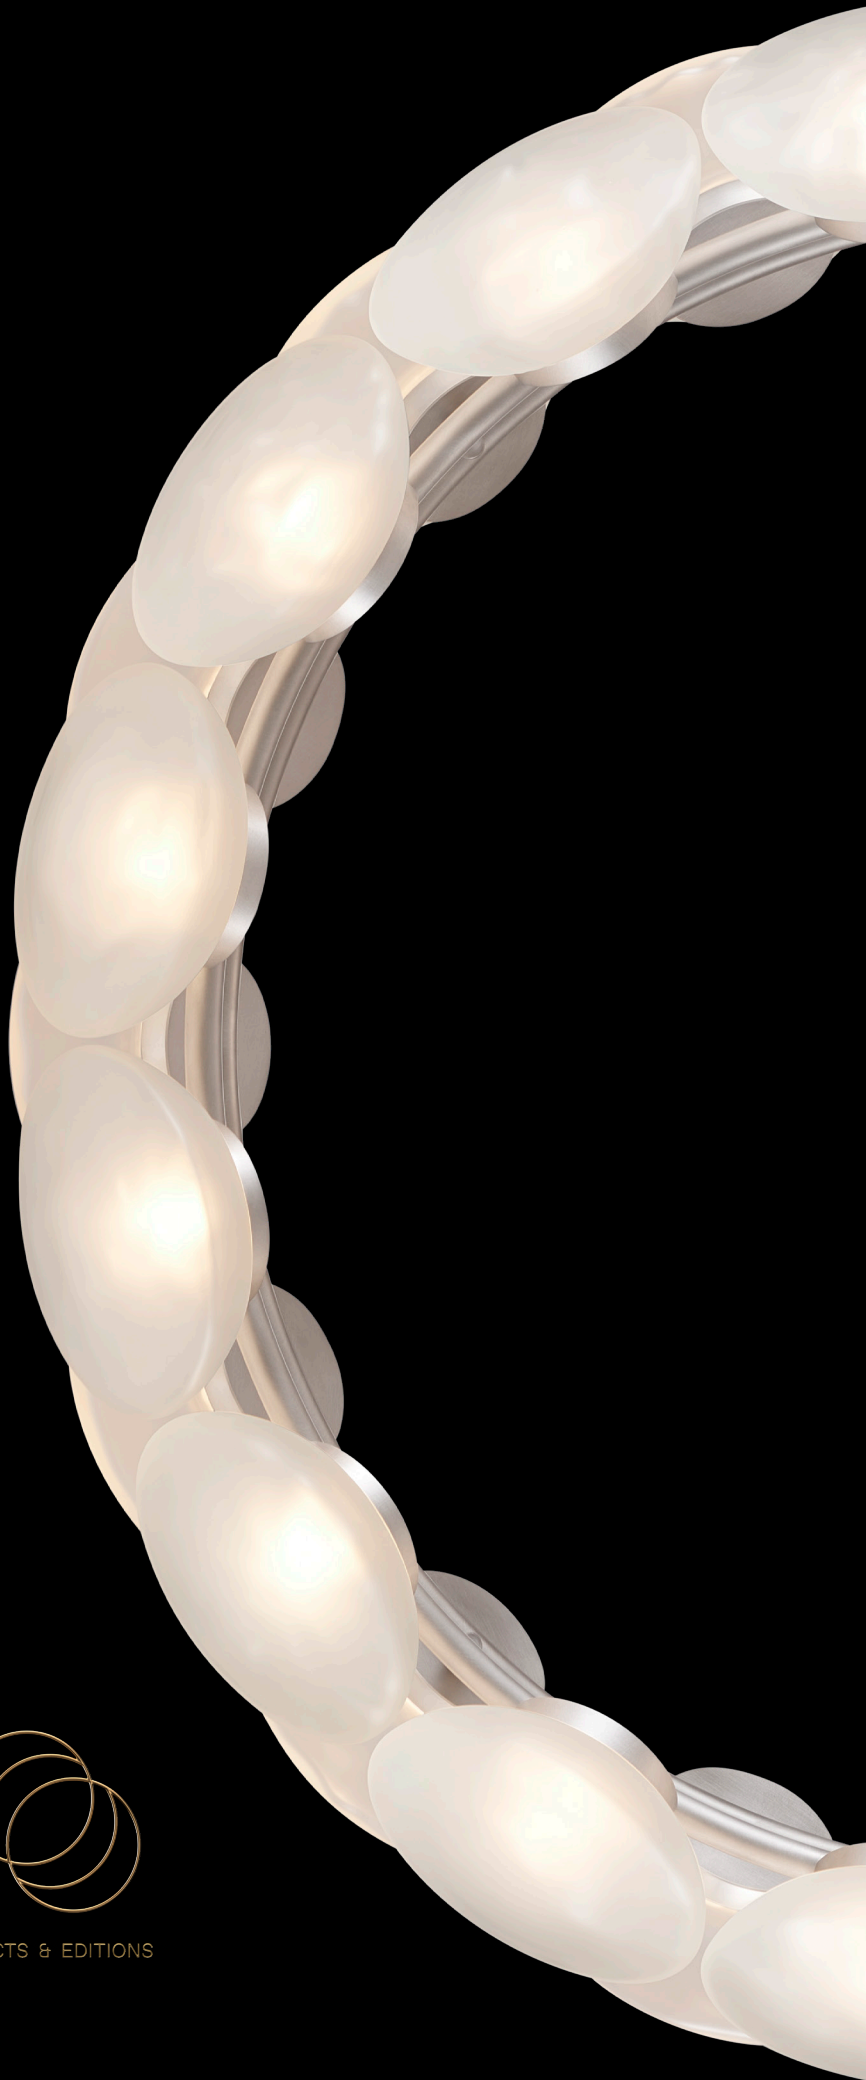

OBJECTS & EDITIONS