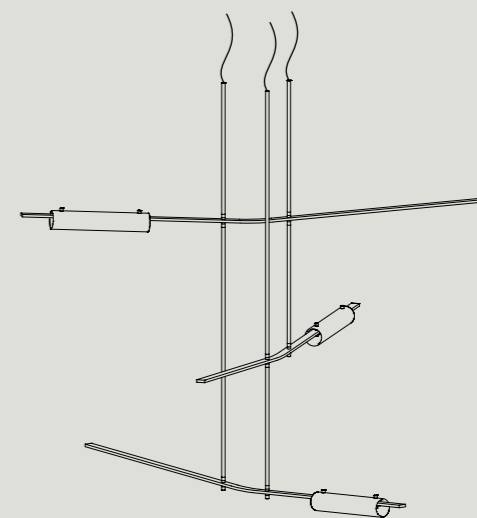

ROSS GARDAM

Volant is a modern chandelier that's almost akin to a kinetic sculpture. A static lamp with an uncanny ability to appear in motion.

Solid brass bars are home to textured, tubular formed-glass elements, angled to give the impression of floating objects revolving around each other. The result is an elegant equilibrium that's at once enthralling yet soothing.

Volant's modular and architectural nature allow the fixture to span across a plethora of interior spaces. The solid brass bars are individually machined with the luminaire defined by a white glass diffuser which is pinned in-place to the solid brass bar. Textured tubular glass elements are balanced on the same pins creating a uniquely formed illumination.

VC323
 L 1790 W 1790 H 350
 L 5'10" W 5'10" H 1'2"
 MIN DROP HEIGHT - H 550 / 1'10"

VC324
 L 1790 W 1790 H 350
 L 5'10" W 5'10" H 1'2"
 MIN DROP HEIGHT - H 550 / 1'10"

IMAGE /

LEFT / VC333S - FLUTED / BLACKENED BRASS
TOP RIGHT & BOTTOM RIGHT / VC333S - FROSTED FLUTED / BRONZED BRASS, FROSTED BLACK / BLACKENED BRASS

IMAGE /

LEFT & RIGHT / VC333S FLUTED / BRONZED BRASS

VOLANT CHANDELIER - TRIPLE

VC333S
L 1790 W 1570 H 600
L 5'10" W 5'2" H 2"
MIN DROP HEIGHT - H 790 / 1'10"

VC333L
L 1790 W 1570 H 1100
L 5'10" W 5'2" H 3'7"
MIN DROP HEIGHT - H 1290 / 4'3"