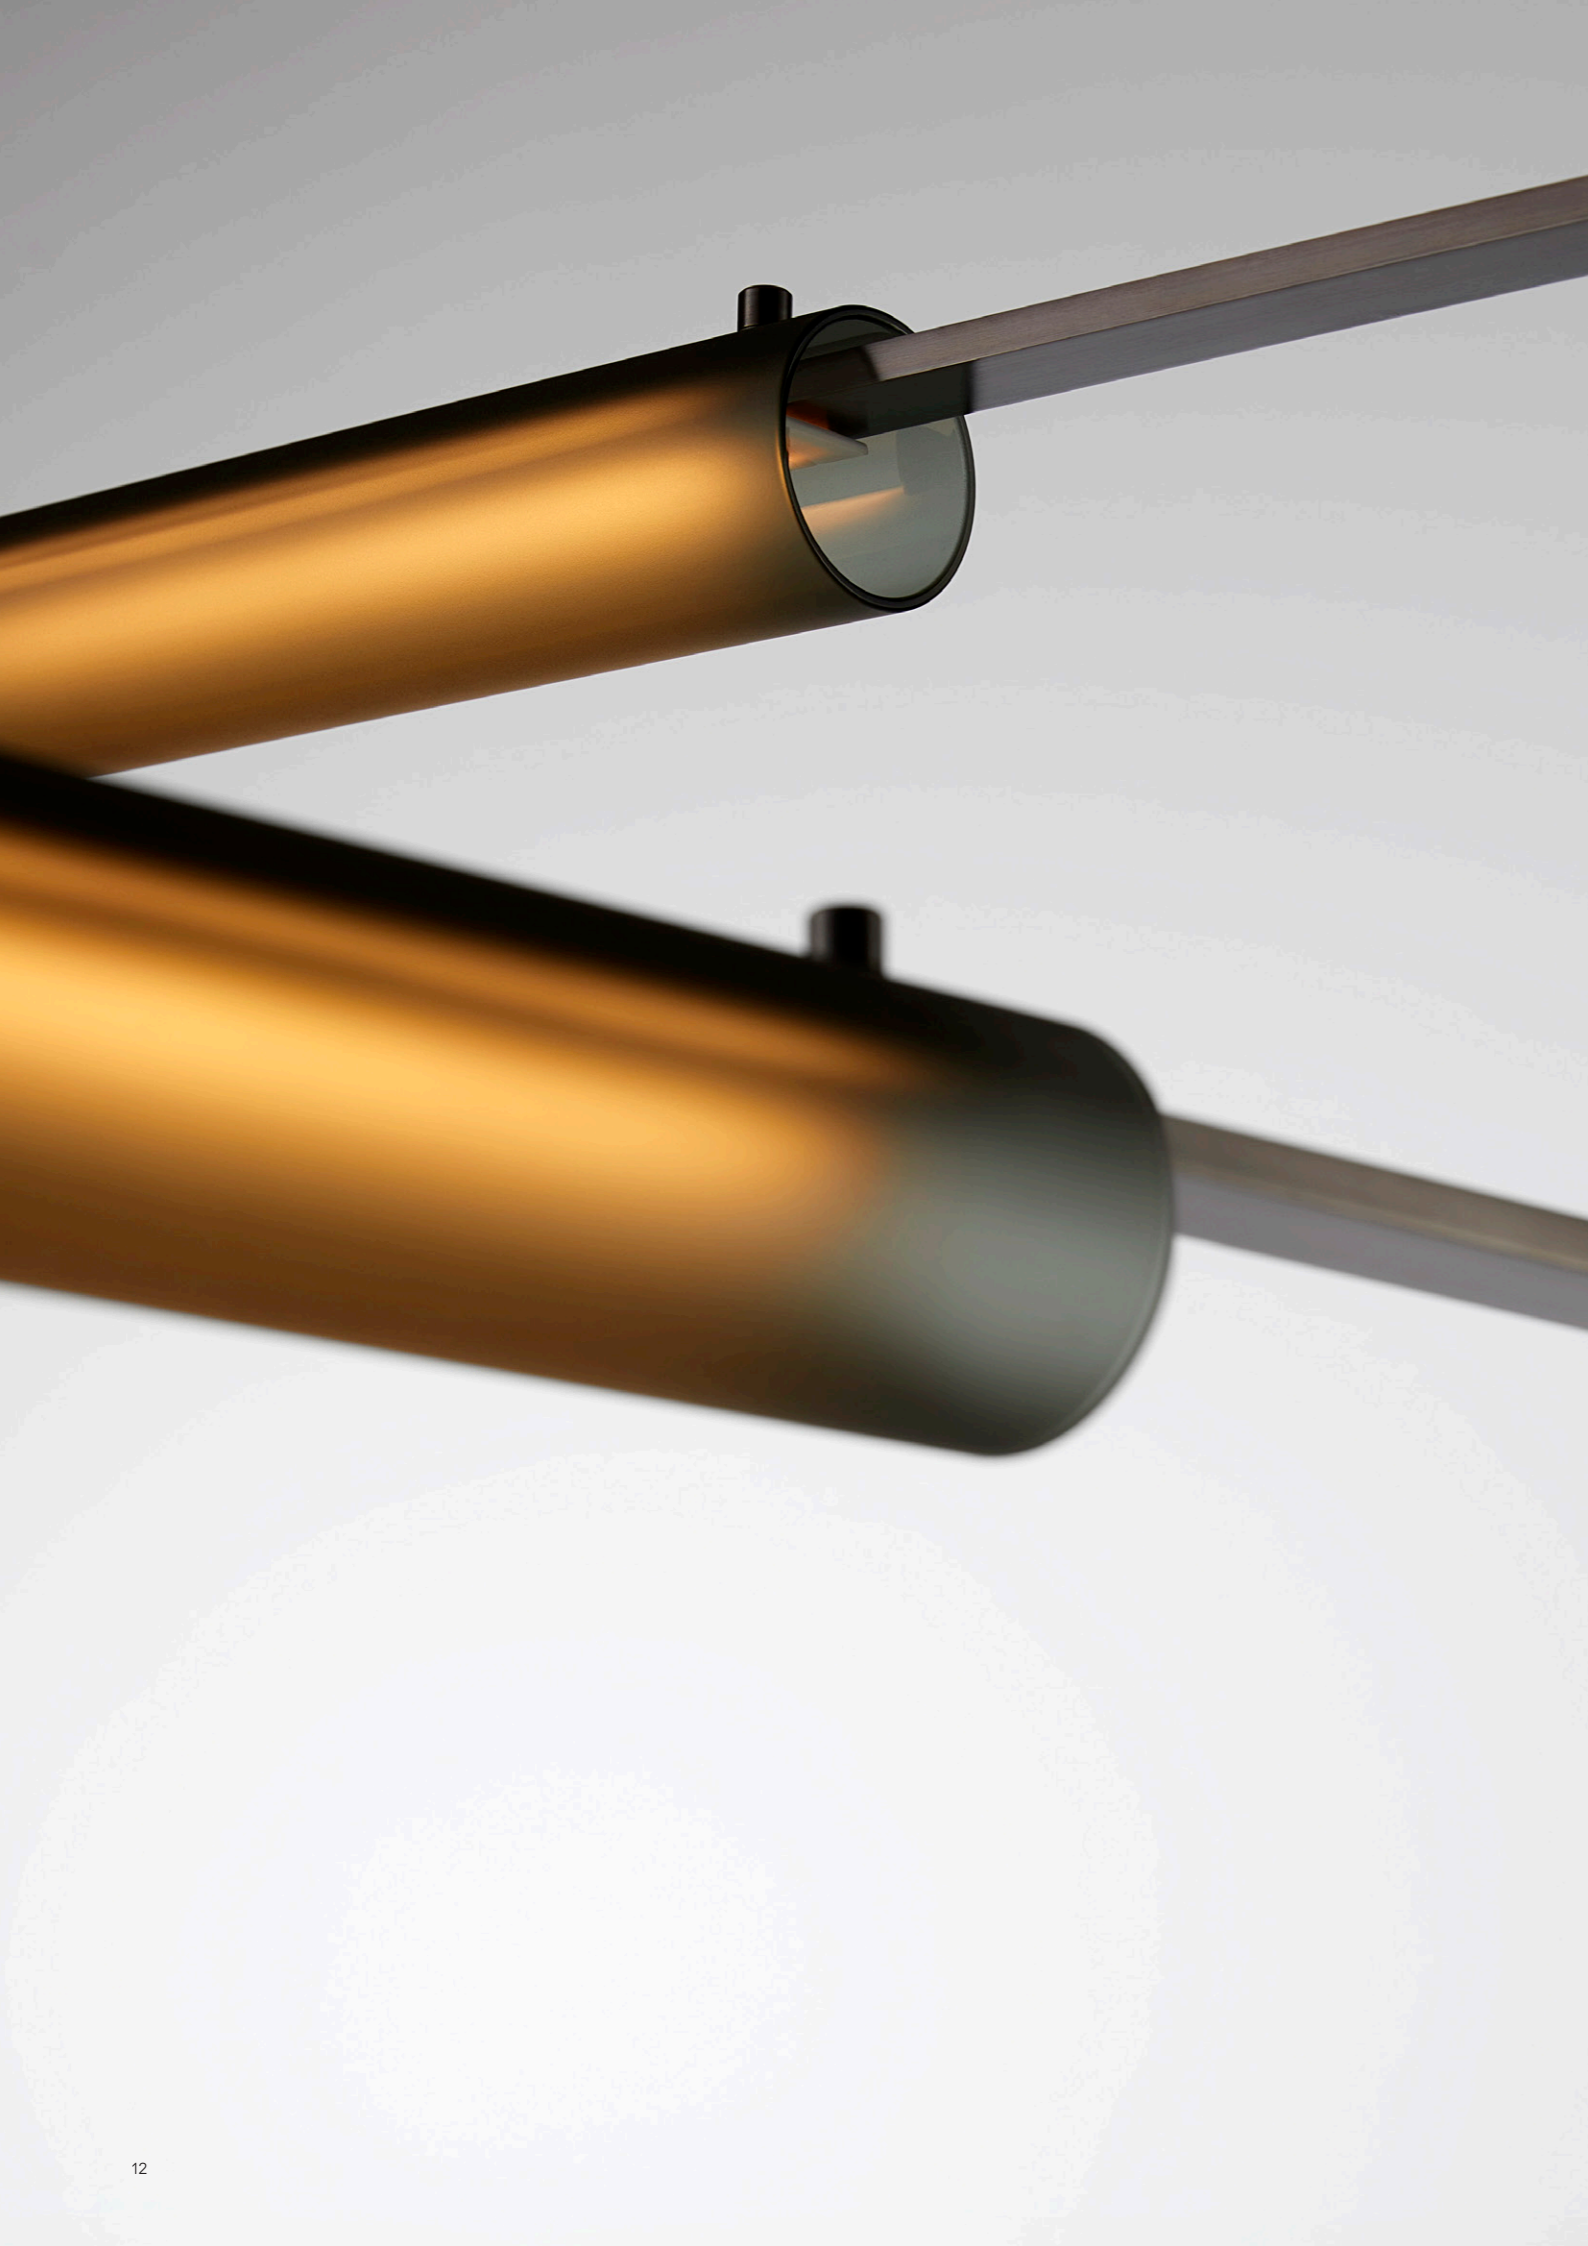

VOLANT CHANDELIER

VC211
L 1790 W 70 H 100
L 5'10" W 3" H 4"
MIN DROP HEIGHT - H 300 / 1'

VC212
L 1790 W 70 H 100
L 5'10" W 3" H 4"
MIN DROP HEIGHT - H 300 / 1'