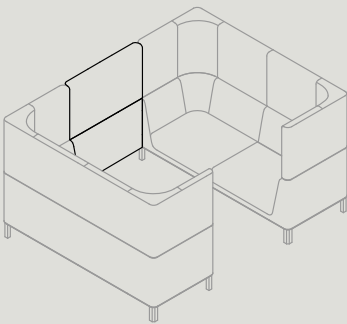

TAILORED HIGH-BACK

THL1
W 950 D 770 H 1300 S 400
W 37.4" D 30.3" H 51.2" S 15.7"

THL2
W 1900 D 770 H 1300 S 400
W 74.8" D 30.3" H 51.2" S 15.7"

THL3
W 2300 D 770 H 1300 S 400
W 90.6" D 30.3" H 51.2" S 15.7"

THL4
W 2700 D 770 H 1300 S 400
W 106.3" D 30.3" H 51.2" S 15.7"

TAILORED HIGH-BACK CURVED

THB60
W 1595 D 1300 H 1300 IR 1000 S 400
W 62.8" D 51.2" H 51.2" IR 39.4" S 15.7"

THB90
W 1575 D 1575 H 1300 IR 750 S 400
W 62.0" D 62.0" H 51.2" IR 29.5" S 15.7"

TAILORED HIGH-BACK BOOTH SCREEN

THS900
W 900
W 35.4"

THS1200
W 1200
W 47.2"

*R or L refers to Right or Left arm location. Arm location is defined while sitting on lounge.
Dimensions shown are indicative. For projects requiring specific dimensions, please get in contact.