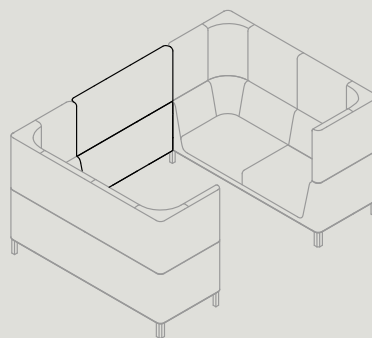

TAILORED HIGH-BACK

THL1
W 950 D 770 H 1300 S 400
W 37.4" D 30.3" H 51.2" S 15.7"

THL2
W 1900 D 770 H 1300 S 400
W 74.8" D 30.3" H 51.2" S 15.7"

THL3
W 2300 D 770 H 1300 S 400
W 90.6" D 30.3" H 51.2" S 15.7"

THL4
W 2700 D 770 H 1300 S 400
W 106.3" D 30.3" H 51.2" S 15.7"

TAILORED HIGH-BACK CURVED

THB60
W 1595 D 1300 H 1300 IR 1000 S 400
W 62.8" D 51.2" H 51.2" IR 39.4" S 15.7"

THB90
W 1575 D 1575 H 1300 IR 750 S 400
W 62.0" D 62.0" H 51.2" IR 29.5" S 15.7"

TAILORED HIGH-BACK BOOTH SCREEN

THS900
W 900
W 35.4"

THS1200
W 1200
W 47.2"

*R or L refers to Right or Left arm location. Arm location is defined while sitting on lounge.
Dimensions shown are indicative. For projects requiring specific dimensions, please get in contact.