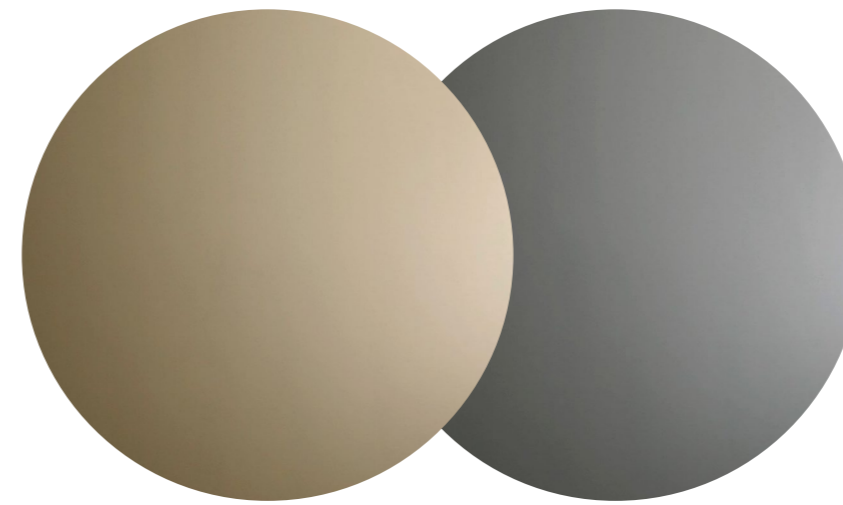

BREEZE SIDE TABLE

MI-BRZ

BRONZE
MIRROR

MI-BLK

BLACK
MIRROR

The top of the Breeze Side Table is available in two standard mirror finishes.

M-EMP

EMPERADOR
MARBLE

The top of the Breeze Side Table is available in a striking Emperor marble sourced in Australia.

PC-WH3

MANNEX WHITE
POWDER COAT

PC-BK3

MANNEX BLACK
POWDER COAT

The legs and top of the Breeze Side Table is available in two textured powder coated finishes - Dulux Mannex White and Black, as well as a range of custom colours (please refer to powder colour chart).