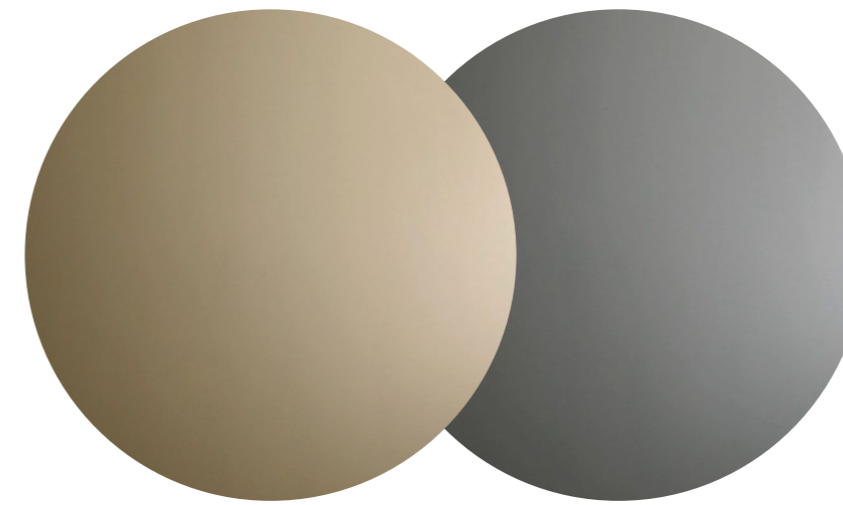

BREEZE COFFEE TABLE

MI-BRZ

BRONZE
MIRROR

MI-BLK

BLACK
MIRROR

The top of the Breeze Coffee Table is available in two standard mirror finishes.

M-EMP

EMPERADOR
MARBLE

The top of the Breeze Coffee Table is available in a striking Emperor marble sourced in Australia.

PC-WH3

MANNEX WHITE
POWDER COAT

PC-BK3

MANNEX BLACK
POWDER COAT

The legs and top of the Breeze Coffee Table is available in two textured powder coated finishes - Dulux Mannex White and Black, as well as a range of custom colours (please refer to powder colour chart).