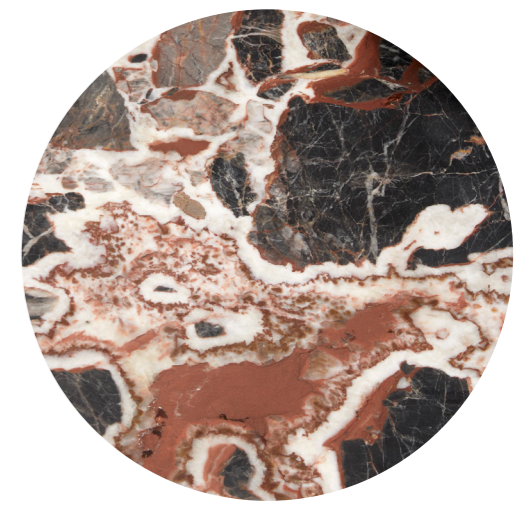

# BREEZE COFFEE TABLE

**MI-BRZ**

BRONZE  
MIRROR

**MI-BLK**

BLACK  
MIRROR

**M-EMP**

EMPERADOR  
MARBLE

The top of the Breeze Coffee Table is available in two standard mirror finishes.

The top of the Breeze Coffee Table is available in a striking Emperor marble sourced in Australia.

**PC-WH3**

MANNEX WHITE  
POWDER COAT

**PC-BK3**

MANNEX BLACK  
POWDER COAT

The legs and top of the Breeze Coffee Table is available in two textured powder coated finishes - Dulux Mannex White and Black, as well as a range of custom colours (please refer to powder colour chart). Note: Ø1100 only available with mirror or marble top