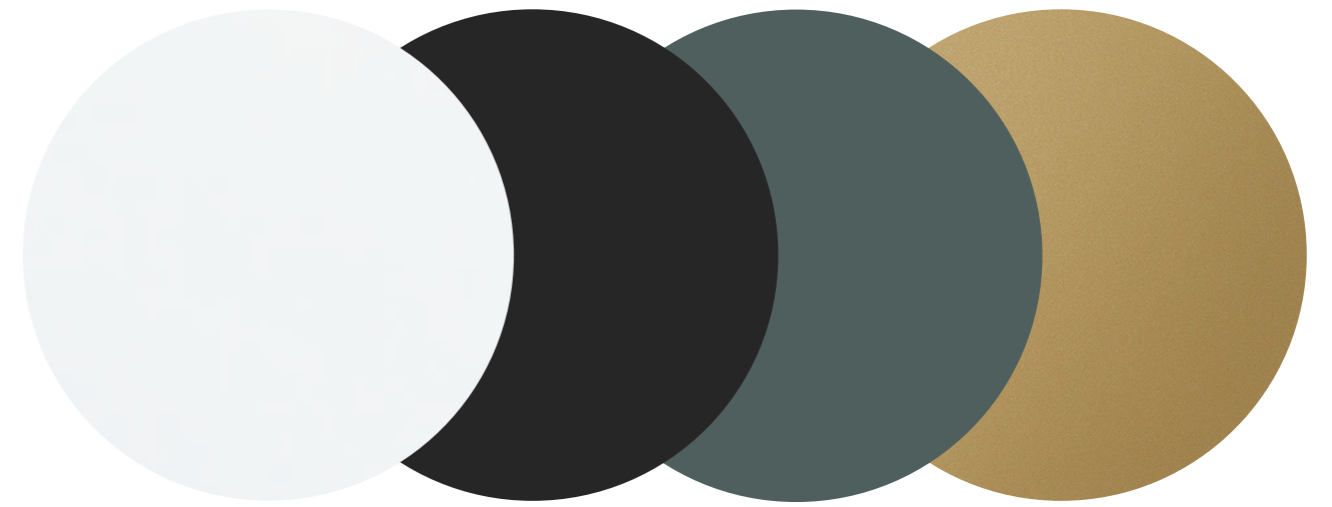

POLAR WALL LIGHT

P-WHT

WHITE
PAINT

P-BLK

BLACK
PAINT

P-GRN

GREEN
PAINT

P-GLD

GOLD METALLIC
PAINT

The Polar Wall Light disk is available in four carefully chosen painted finishes - 2 pack paint on aluminium

A-CHM

CHAMPAGNE
ANODISED ALUMINIUM

The spun aluminium Polar Wall Light canopy is finished in a champagne anodised finish.