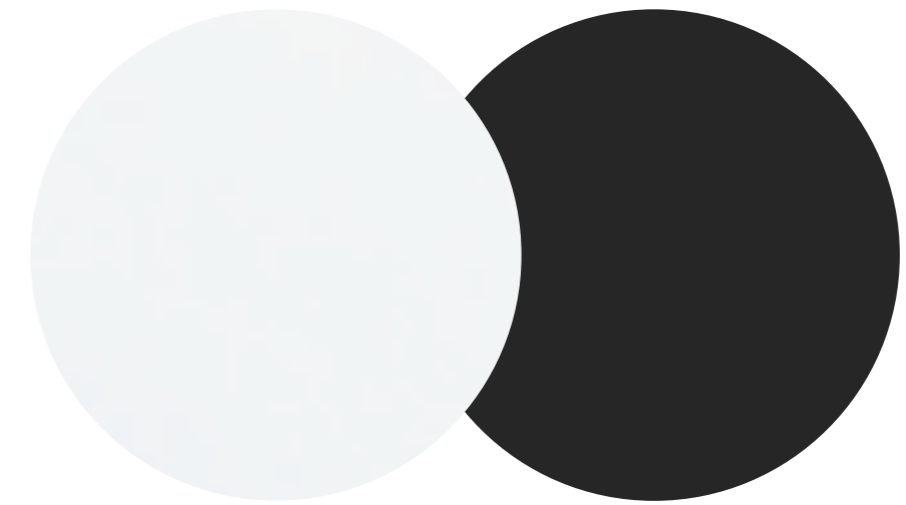

ORA PENDANT

P-WHT

WHITE
PAINT

P-BLK

BLACK
PAINT

The Ora Pendant is available in five carefully chosen painted finishes - 2 pack paint on aluminium.

A-CHM

CHAMPAGNE
ANODISED ALUMINIUM

The Ora Pendant is available in a champagne anodised finish, with a matching gold painted metallic disk.