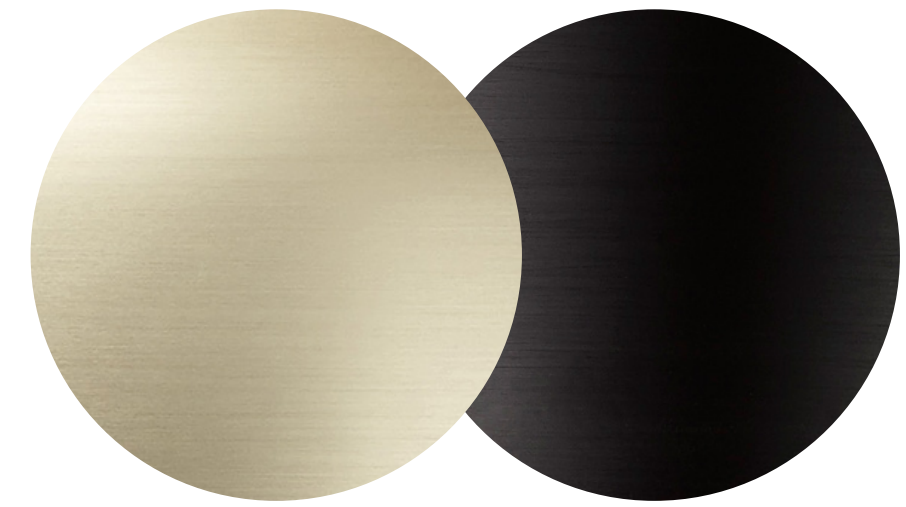

ORA DESK LAMP

A-WCH

WHITE CHAMPAGNE
ANODISED ALUMINIUM

A-BLK

BLACK
ANODISED ALUMINIUM

The Ora Desk Lamp is available in two brushed anodised finishes; white champagne and black.