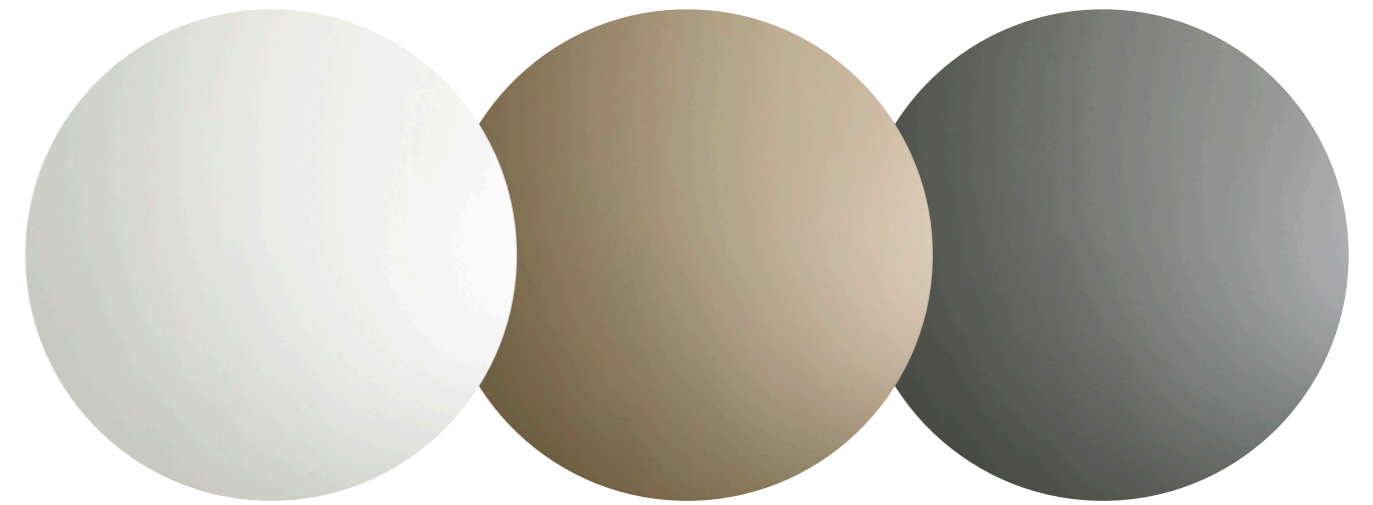

NOON MIRROR

MI-CLR

CLEAR
MIRROR

MI-BRZ

BRONZE
MIRROR

MI-BLK

BLACK
MIRROR

The Noon Mirror is available in 3 standard mirror finishes, as well as a combination of all three in a tri-cut configuration.

V-WAL

WALNUT
VENEER

V-RKM

ROCK MAPLE
VENEER

The frame of the Noon Mirror is made up of three alternating rings of timber veneer in a walnut, rock maple and walnut combination.