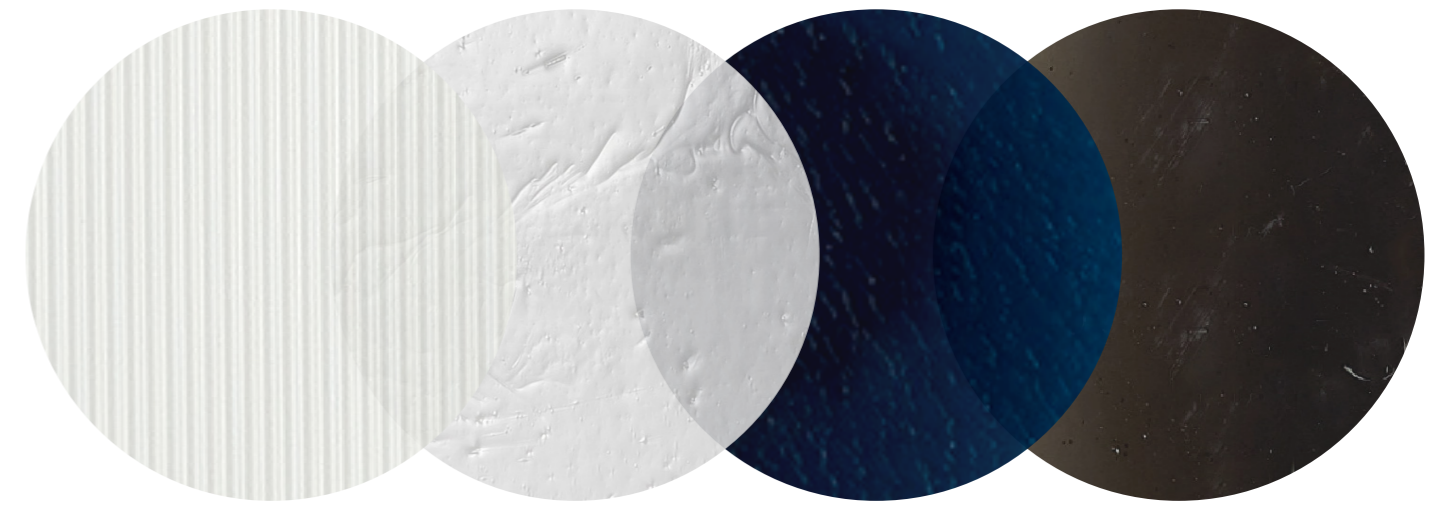

NEBULAE CHANDELIER

G-FLT
FLUTED CLEAR
TEXTURED GLASS

G-PWH
PEARL WHITE
TEXTURED GLASS

G-RPL
RIPPLED BLUE
TEXTURED GLASS

G-BBL
BUBBLED BLACK
TEXTURED GLASS

The Nebulae Chandelier's disks are available in three different textured glass options, each creating a unique light dispersion.

A-WCH
WHITE CHAMPAGNE
ANODISED ALUMINIUM

A-BLK
BLACK
ANODISED ALUMINIUM

The body of the Nebulae Chandelier, as well as the fixing bolts, are finished to either anodised white champagne or anodised black.