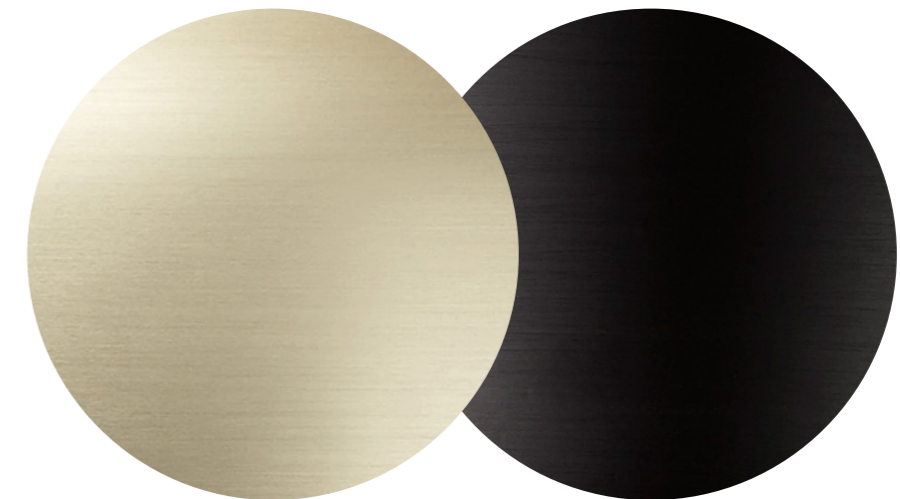

NEBULAE CHANDELIER

G-FLT
FLUTED CLEAR
TEXTURED GLASS

G-PWH
PEARL WHITE
TEXTURED GLASS

G-RPL
RIPPLED BLUE
TEXTURED GLASS

G-BBL
BUBBLED BLACK
TEXTURED GLASS

The Nebulae Chandelier's disks are available in three different textured glass options, each creating a unique light dispersion.

A-WCH
WHITE CHAMPAGNE
ANODISED ALUMINIUM

A-BLK
BLACK
ANODISED ALUMINIUM

The body of the Nebulae Chandelier, as well as the fixing bolts, are finished to either anodised white champagne or anodised black.